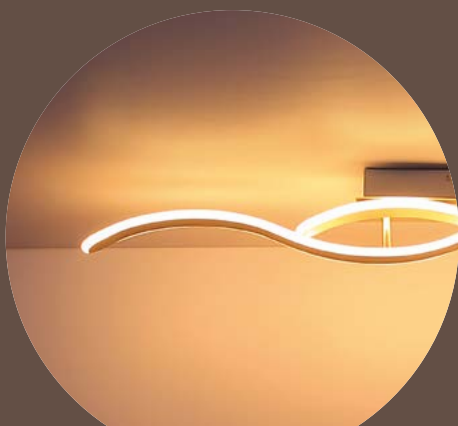

A

320-1320lm

100-520lm

3000-6000K

VPE: 3

↔ 103cm x 10cm
⤵ 10cm

nickel matt, chrome,
aluminium, plastic opal

**APP
control**
Easy Smartphone
and Voice Control