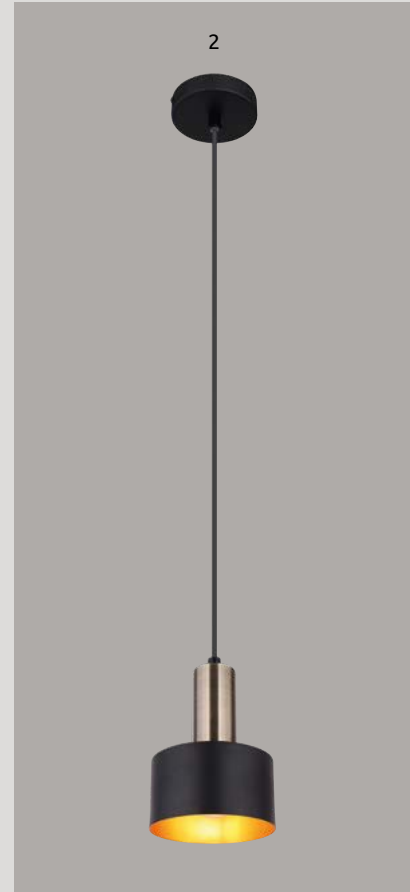

Swinni

1	15375-4H	excl. 4x E27 40W	VPE: 4	↔ 80cm x 12cm ▾ 120cm
2	15375H	excl. 1x E27 40W	VPE: 10	Ø12cm ▾ 120cm
3	15375T	excl. 1x E27 40W	VPE: 6	↔ 24cm ▾ 42,5cm
4	15375H1	excl. 1x E27 40W	VPE: 4	Ø30cm ▾ 120cm

metal black, gold, brass antique