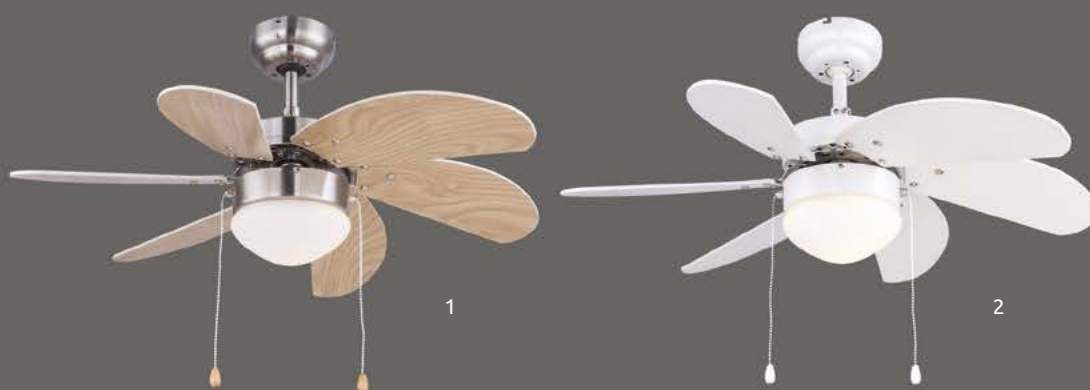

Fabiola

0306 | incl. 1x R7s 80W | C | VPE: 1 | Ø132cm ▾37,2cm | blades: MDF wenge | body: nickel matt, glass opal