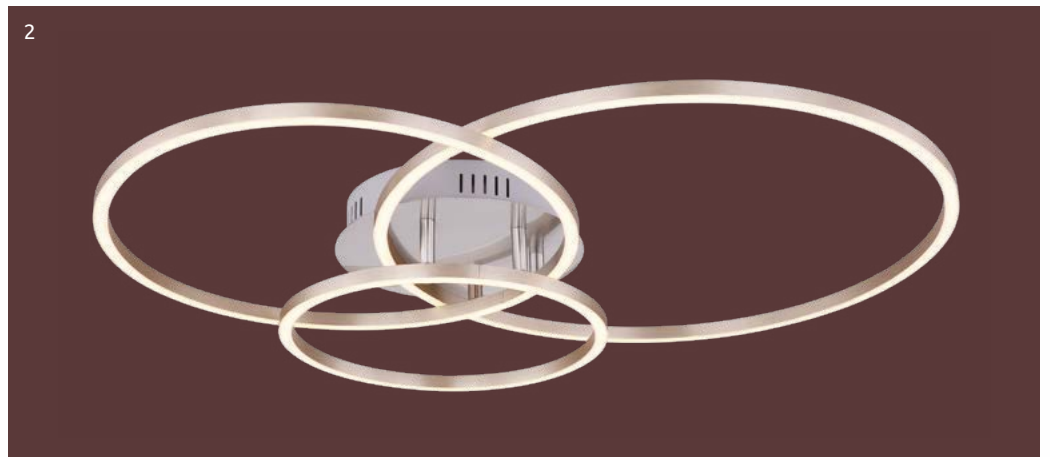

3

Munni

1	67220-20	incl. LED 20W	A	1570lm	1110lm	3000K	VPE: 4	↔ 37cm x 37cm	↕ 5,5cm
2	67220-30D	incl. LED 30W	A	2500lm	1820lm	3000K	VPE: 4	↔ 37cm x 37cm	↕ 5,7cm

aluminium, stainless steel, plastic opal, acrylic opal