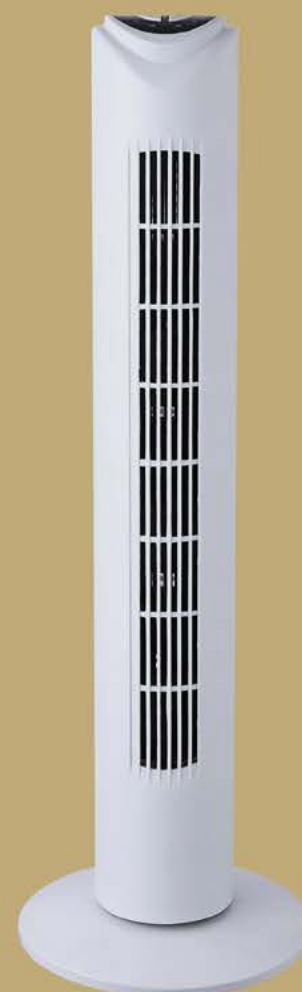

Tower

0452 | VPE: 1 | Ø26cm (tube Ø12cm) ↓80,5cm | body: plastic