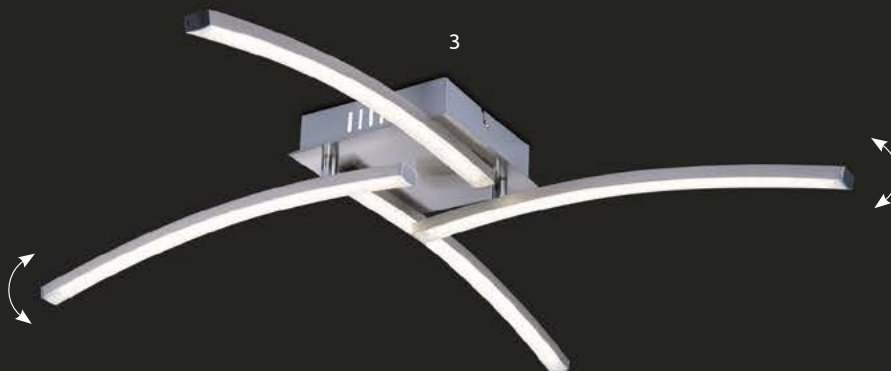

Tansy

1	67098-18	incl. LED 18W	A+	1900lm	1500lm	3000|4000|6000K	VPE: 8	∅60cm	↕ 12,5cm
2	67098-12	incl. LED 12W	A+	1200lm	1000lm	3000|4000|6000K	VPE: 8	↔ 59cm × 12cm	↕ 10,5cm
3	67098-24	incl. LED 24W	A+	2600lm	1850lm	3000|4000|6000K	VPE: 8	↔ 69cm × 69cm	↕ 10,5cm

metal, aluminium. plastic, K5 crystals