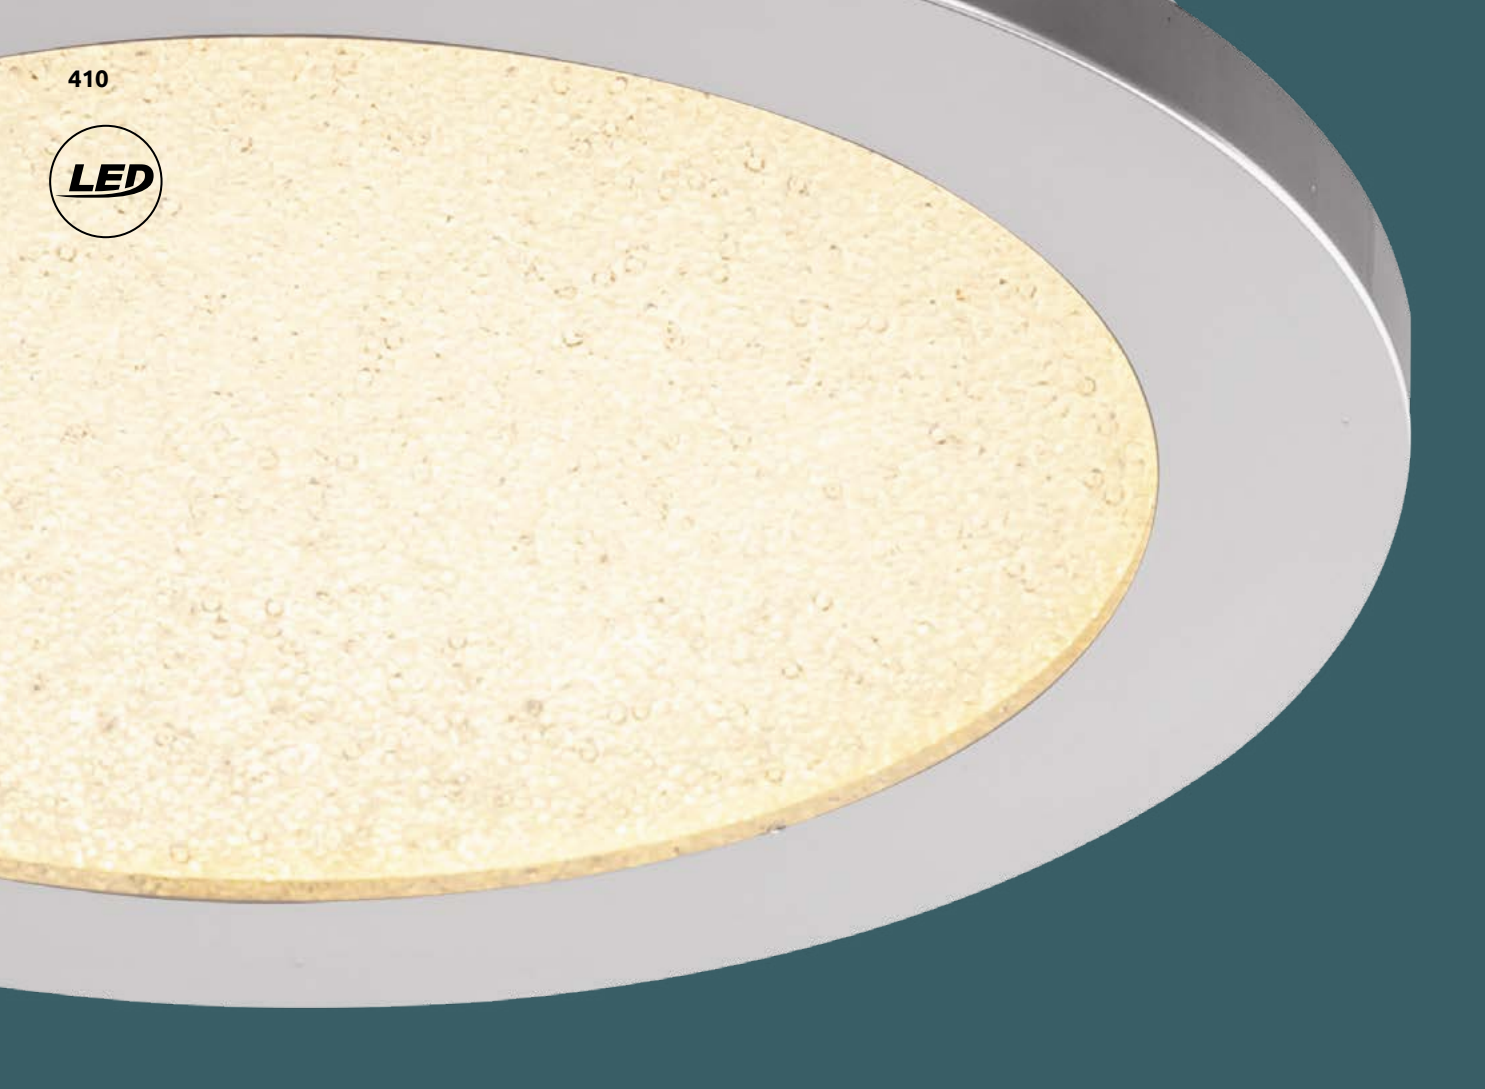

410

Simply

1	41560-12	incl. LED 12W	A	1300lm	870lm	3000|6500|4000K	VPE: 6	Ø22,5cm	↕3cm	
2	41560-18	incl. LED 18W	A	2065lm	1200lm	3000|6500|4000K	VPE: 6	Ø30cm	↕3cm	
3	41560-24	incl. LED 24W	A	2460lm	1900lm	3000|6500|4000K	VPE: 6	Ø40cm	↕3cm	

plastic white, chrome, acrylic crystals