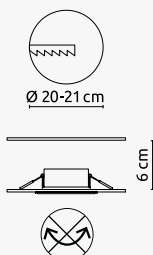

Polly

1	2	3
12392-18	12392-18S	12392-20D
incl. LED 18W	incl. LED 18W	incl. LED 20W
A	A	A
1900lm	1900lm	420-2100lm
1600lm	1600lm	360-1800lm
3000K	3000K	3000|4000|6000K
VPE: 10	VPE: 10	VPE: 10
Ø22cm ▾3,2cm	Ø22cm ▾3,2cm	Ø22cm ▾3,2cm
plastic	plastic	plastic
not dimmable	not dimmable	dimmable
	sensor	3 step switch
		colour fixing