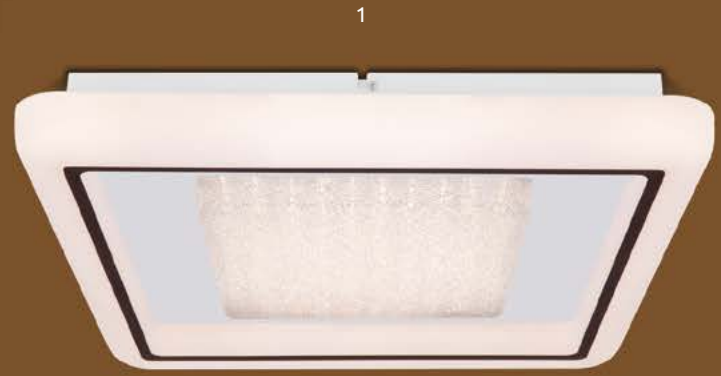

Silvie

1	41295-36	incl. LED 36W	A+	600-3600lm	400-3000lm	3000-6000K 3000|4500|6000K	VPE: 4 ↔ 47cm × 47cm ↓ 7,6cm
2	41295-36R	incl. LED 36W	A+	600-3600lm	400-3000lm	3000-6000K 3000|4500|6000K	VPE: 4 Ø47cm ↓ 9cm

metal white, chrome, acrylic opal, K5 crystals

- many steps
- memory function
- night light
- dimmable
- colour fixing
- many light steps
- incl.