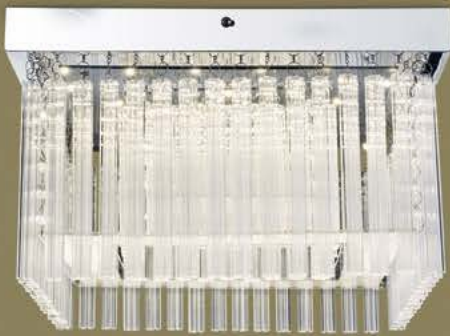

Vince

1

Joyce

2

1	68567-21	incl. LED 21W	A+	2100lm	1860lm	4000K	VPE: 4	↔ 36cm x 36cm	↕ 23cm	
2	68568-18	incl. LED 18W	A+	1800lm	1600lm	4000K	VPE: 4	Ø37cm	↕ 23cm	

chrome, glass crystals, glass, acrylic