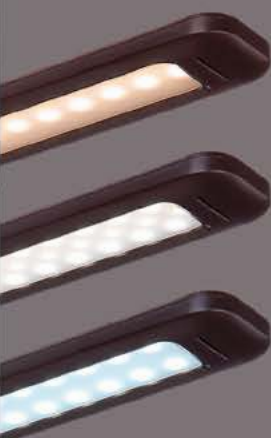

- touch dimmer
- timer
- Battery incl.
- dimmable
- clock
- adapter incl.
- 3 light steps
- colour fixing
- alarm
- night light
- thermo-meter