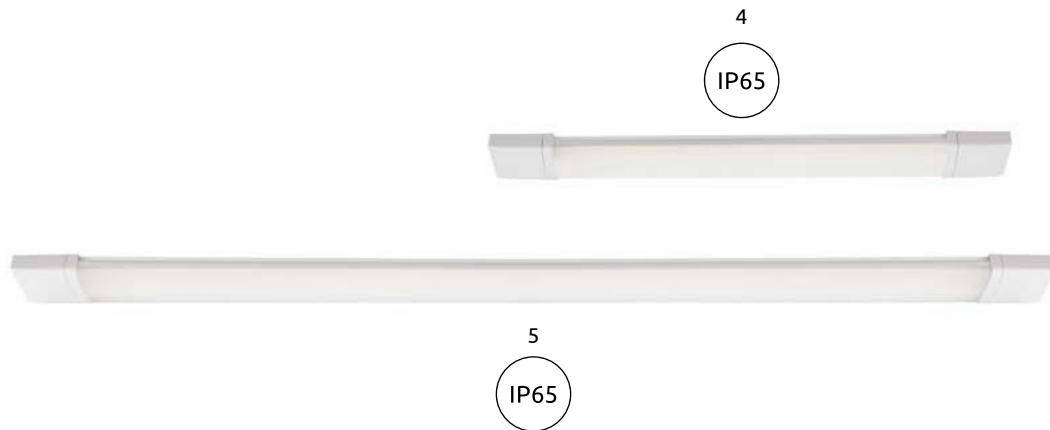

4
IP65

5
IP65

Jon

4	42436-18	incl. LED 18W	A+	1500lm	1200lm	4000K	VPE: 20	↔ 63,2cm x 6,7cm ▾2,2cm
5	42436-36	incl. LED 36W	A+	3300lm	2500lm	4000K	VPE: 20	↔ 123cm x 6,7cm ▾2,2cm

plastic