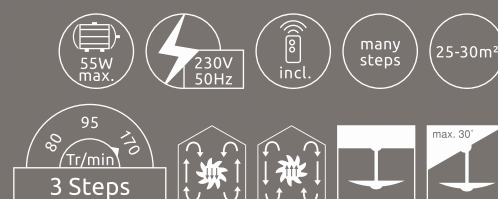

Fabiola

0306 | incl. 1x R7s 80W | C | VPE: 1 | Ø132cm ▾37,2cm | blades: MDF wenge | body: nickel matt, glass opal