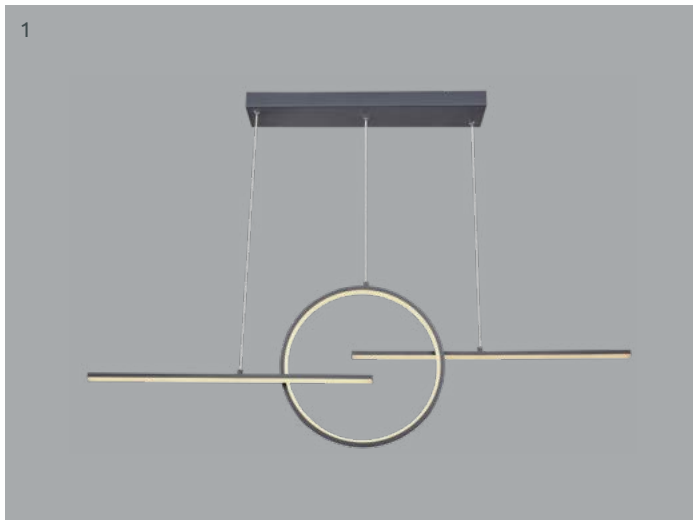

- incl.
- colour fixing
- dimmable
- many steps
- many light steps
- night light
- memory function