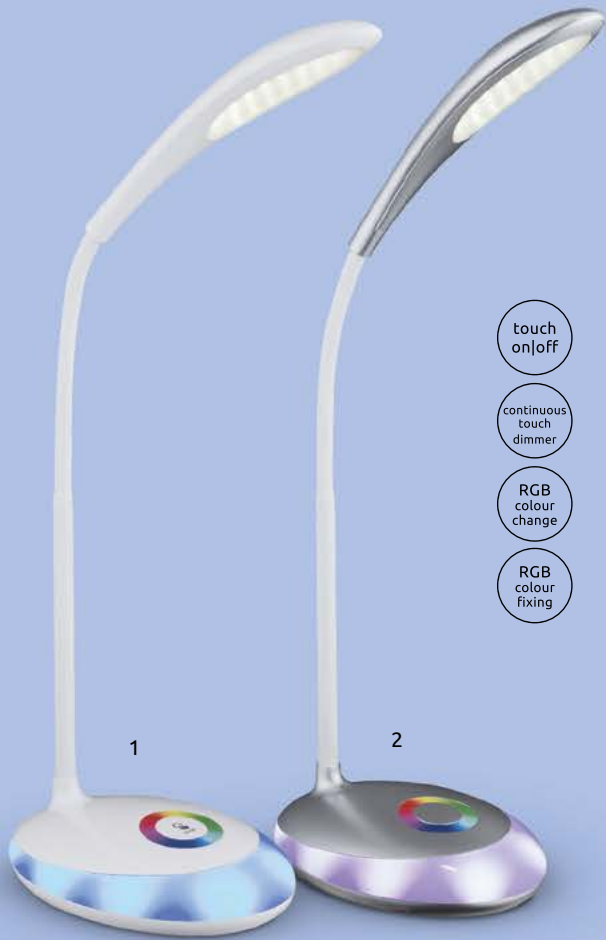

Minea

- touch on/off
- continuous touch dimmer
- RGB colour change
- RGB colour fixing

1

2

- touch on/off
- continuous touch dimmer
- AKKU incl.
- ~4-6 hours
- flexo
- adapter incl.
- USB charger