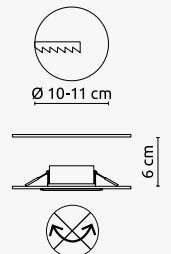

Unella

3	4
12390-6	12390-9D
incl. LED 6W	incl. LED 6W
A	A
600lm	120-500lm
450lm	100-400lm
3000K	3000|4000|6000K
VPE: 10	VPE: 10
Ø11,5cm ∇ 3,2cm	Ø11,5cm ∇ 3,2cm
plastic	plastic
not dimmable	dimmable
	3 step switch
	colour fixing