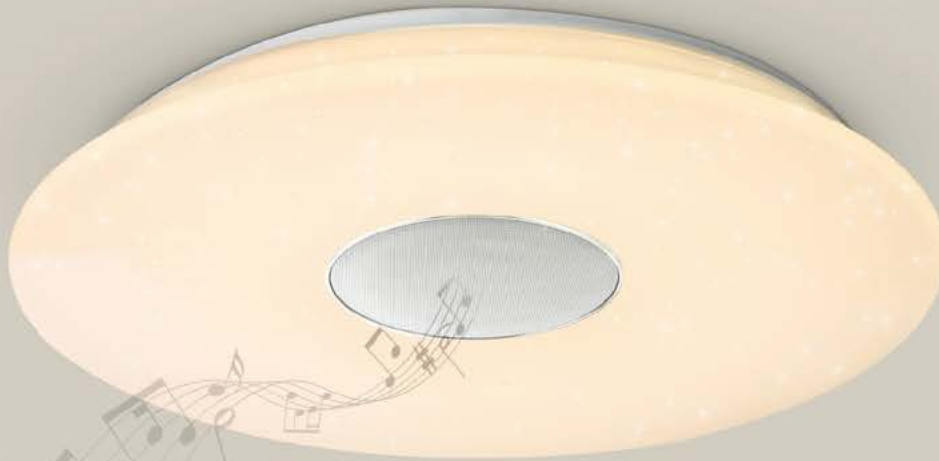

Nicole

41329N	incl. LED 50W	A	200-3600lm	150-2600lm	3000-6000K 3000|4500|6000K	VPE: 5	Ø53cm ▾8,5cm	metal white, chrome, plastic opal, sparkle decor
	incl. RGB LED 7,5W speaker: 5W