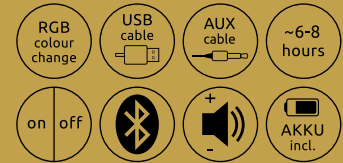

Stream

39902

incl. LED 1,4W
speaker: 5W

VPE: 4

Ø10cm ↓16,5cm

plastic anthracite,
opal, chrome

Gropina

85

LED

incl.
L: 100cm

39904

incl. 3 x LED 0,06W
incl. 6 x RGB LED 0,06W
speaker: 5W

VPE: 12

Ø9,8cm ↓10,7cm

plastic black, white