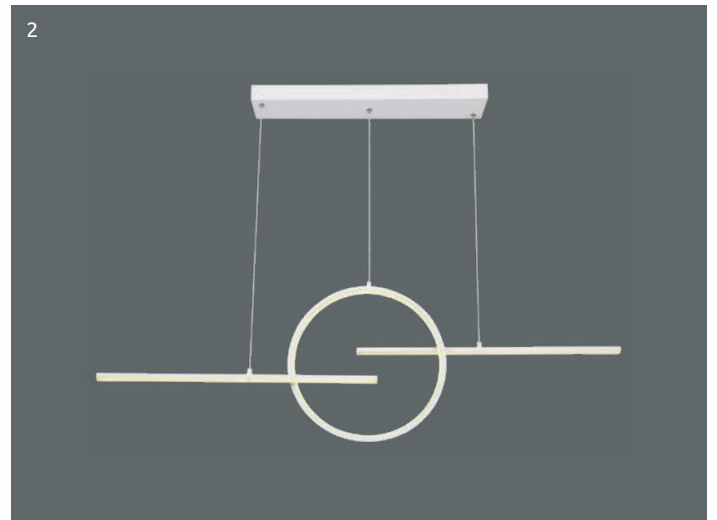

- incl.
- colour fixing
- dimmable
- many steps
- many light steps
- night light
- memory function