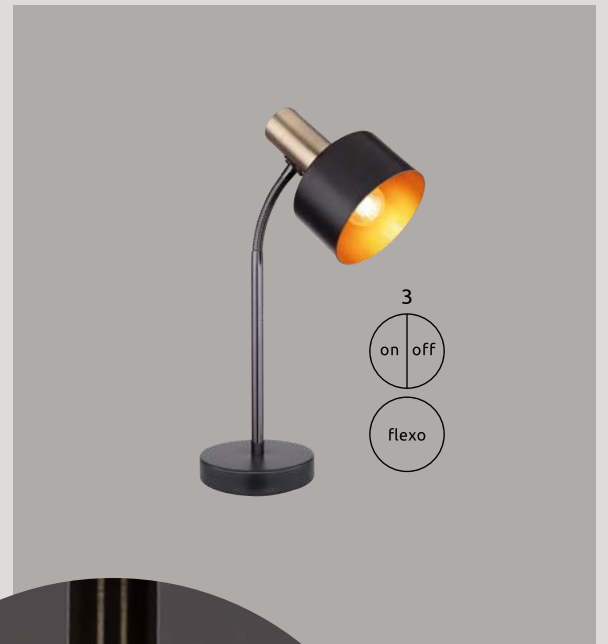

Swinni

1	15375-4H	excl. 4x E27 40W	VPE: 4	↔ 80cm x 12cm ▾ 120cm
2	15375H	excl. 1x E27 40W	VPE: 10	Ø12cm ▾ 120cm
3	15375T	excl. 1x E27 40W	VPE: 6	↔ 24cm ▾ 42,5cm
4	15375H1	excl. 1x E27 40W	VPE: 4	Ø30cm ▾ 120cm

metal black, gold, brass antique