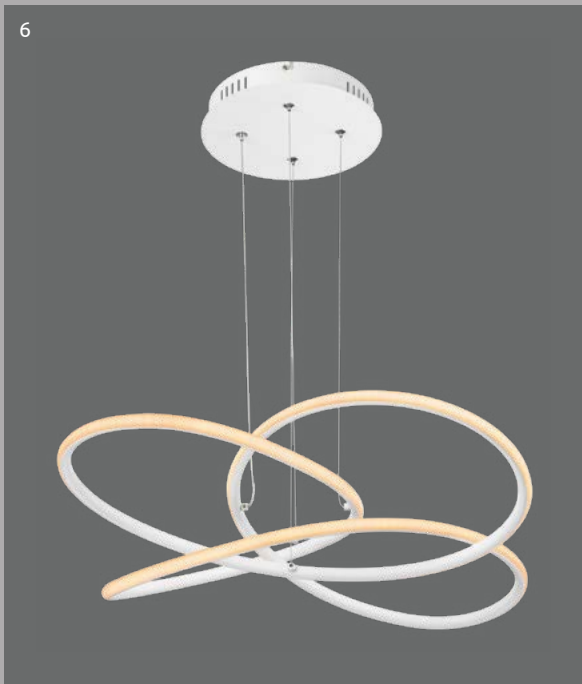

1

LUMEN / LED

2

Zumma

1	67842-60	incl. LED 60W	A	6000lm	3800lm	4000K	VPE: 4	Ø55cm	↕120cm
2	67842-36	incl. LED 36W	A+	3600lm	2700lm	4000K	VPE: 4	↔80,5cm x 18cm	↕12,5cm

metal white, acrylic opal white

Panda

1	67201S-30	incl. LED 30W	A	2450lm	1370lm	3000K	VPE: 2	Ø60cm ↓12,7cm	metal black matt, aluminium black matt, plastic opal
2	67201W-30	incl. LED 30W	A	2450lm	1370lm	3000K	VPE: 2	Ø60cm ↓12,7cm	metal white matt, aluminium white matt, plastic opal
3	67201S-60	incl. LED 60W	A	580-5760lm	400-3330lm	3000-6000K	VPE: 2	Ø80cm ↓13,5cm	metal black matt, aluminium black matt, plastic opal
4	67201W-60	incl. LED 60W	A	580-5760lm	400-3330lm	3000-6000K	VPE: 2	Ø80cm ↓13,5cm	metal white matt, aluminium white matt, plastic opal
5	67201SH-30	incl. LED 30W	A	2450lm	1370lm	3000K	VPE: 2	Ø60cm ↓120cm	metal black matt, aluminium black matt, plastic opal
6	67201WH-30	incl. LED 30W	A	2450lm	1370lm	3000K	VPE: 2	Ø60cm ↓120cm	metal white matt, aluminium white matt, plastic opal

5

6

1

2

3

Witty

1	67097-30W	incl. LED 30W	A	2200lm	1500lm	3000K	VPE: 4	Ø40cm	↕6cm
2	67097-30DW	incl. LED 30W	A	2100lm	1400lm	3000K	VPE: 4	Ø42cm	↕11,5cm
3	67097-40W	incl. LED 40W	A	3500lm	2000lm	3000K	VPE: 2	Ø54,6cm	↕9,5cm
4	67097-60W	incl. LED 60W	A	5000lm	3000lm	3000K	VPE: 2	Ø67cm	↕120cm