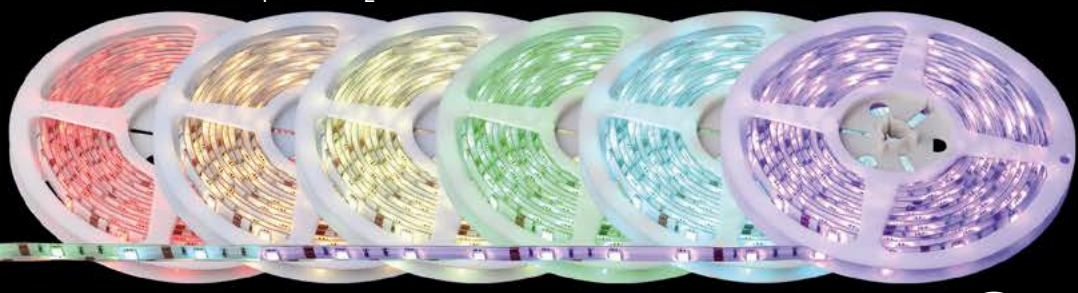

IP44

IP44

LED band

1	38990	incl. 150x RGBW LED 0,14W	30 LED's / m	B	482lm	475lm	RGBW	VPE: 34	↔ max.695cm x 1cm	↕ 0,3cm		
2	38991	incl. 90x RGBW LED 0,17W	30 LED's / m	B	353lm	330lm	RGBW	VPE: 8	↔ max.495cm x 1cm	↕ 0,3cm		
3	38994	incl. 90x LED 0,17W	30 LED's / m	A+	1300lm	1100lm	3000K	VPE: 20	↔ max.495cm x 1cm	↕ 0,3cm		

plastic