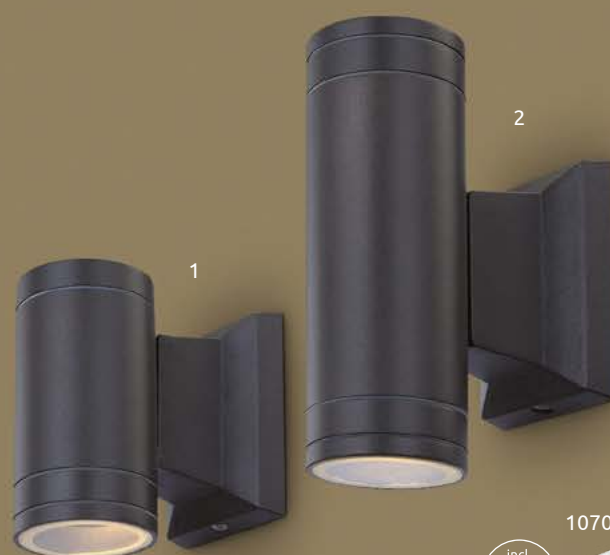

2

1

10705

incl.
LED
10705

Gantar

1 | 32028 | incl. 1x GU10 LED 5W | A+ | 1x 345lm | 1x 300lm | 3000K | VPE: 8 | ↔ 6,5cm ↓ 13cm ↗ 10,8cm
2 | 32028-2 | incl. 2x GU10 LED 5W | A+ | 2x 345lm | 2x 300lm | 3000K | VPE: 8 | ↔ 6,5cm ↓ 15,5cm ↗ 10,8cm
aluminium die-cast, glass

IP44