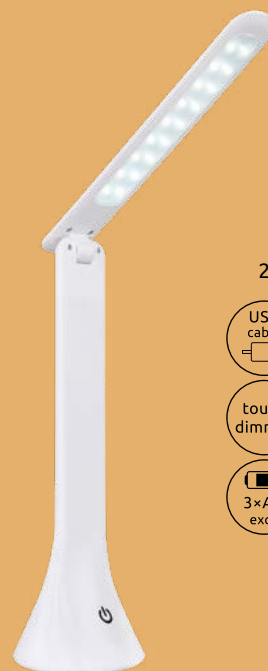

Parla

2

- USB cable
- touch dimmer
- 3xAA excl.

1	58271	incl. LED 10W	A	29-887lm	15-660lm	3300|4500|6500K	VPE: 6	↔ max. 50cm	↓ max. 70cm	chrome, aluminium white, plastic
2	58379	incl. LED 2W	A	100lm	90lm	6000K	VPE: 10	↔ 18,6cm x 7,5cm	↓ max. 40,5cm	plastic white, plastic satin white