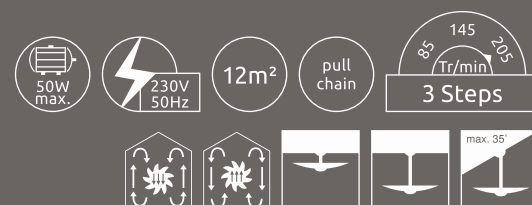

Rivaldo

1 | 03301 | excl. 1x E14 60W | VPE: 1 | Ø78cm ▾35cm | blades: MDF beech | body: nickel matt, glass opal
2 | 03302 | excl. 1x E14 60W | VPE: 1 | Ø78cm ▾35cm | blades: MDF white | body: metal white, glass opal