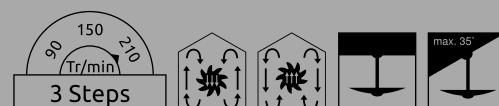

Marva

0332 | excl. 1x E27 60W | VPE: 1 | Ø76cm ▾41cm | blades: MDF white, MDF graphite | body: nickel matt, glass opal

Champion

0309 | excl. 1x E27 60W | VPE: 1 | Ø107cm ▾41,5cm | blades: MDF oak, MDF oak with cane | body: brass antique, glass opal