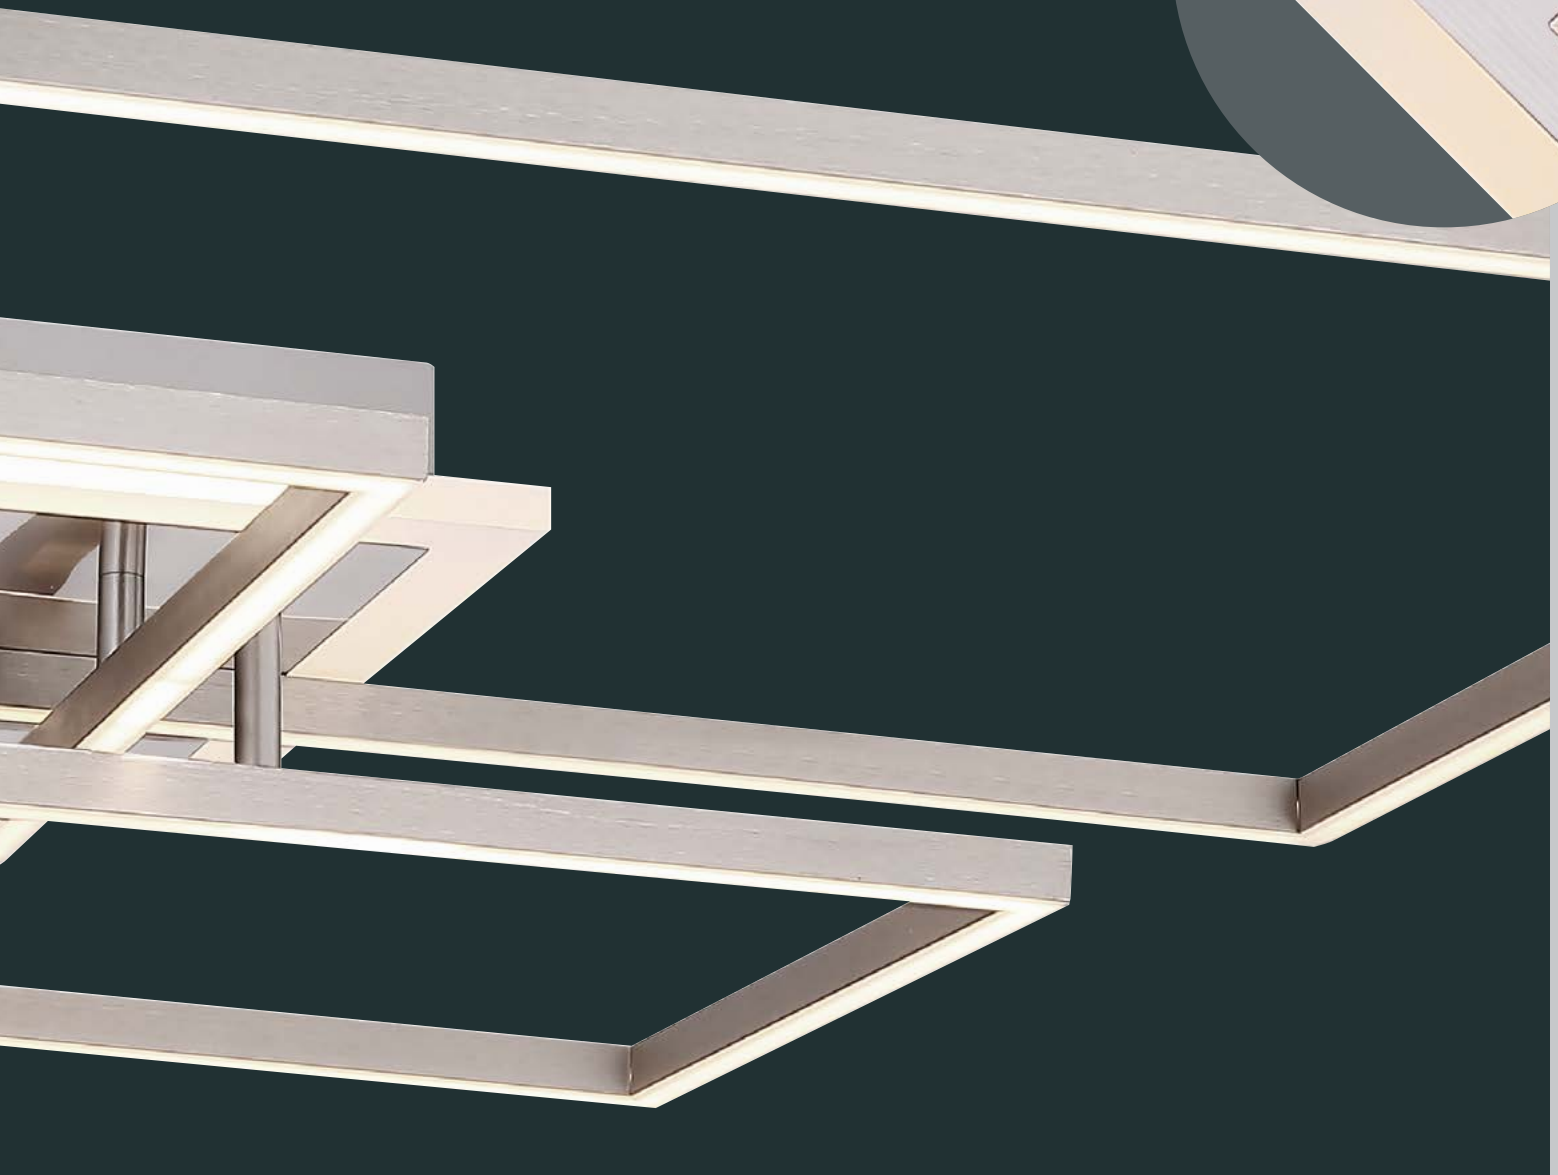

Design

SK Dizajn
HU Design
PL Dizajn
RO Design
RU Дизайн

Munni

1	67220-30	incl. LED 30W	A	2300lm	1300lm	3000K	VPE: 4	↔ 46,7cm x 43,5cm	↴ 7,5cm	aluminium, nickel matt, plastic opal, acrylic opal
2	67220-40	incl. LED 40W	A	3600lm	1710-1850lm	3000 4000 6000K	VPE: 4	↔ 63,7cm x 63,6cm	↴ 9,5cm	aluminium, nickel matt, plastic opal, acrylic opal
3	67221-40	incl. LED 40W	A	3300lm	1330-1440lm	3000 4000 6000K	VPE: 4	↔ 71,5cm x 56cm	↴ 11cm	nickel matt, plastic opal, acrylic opal