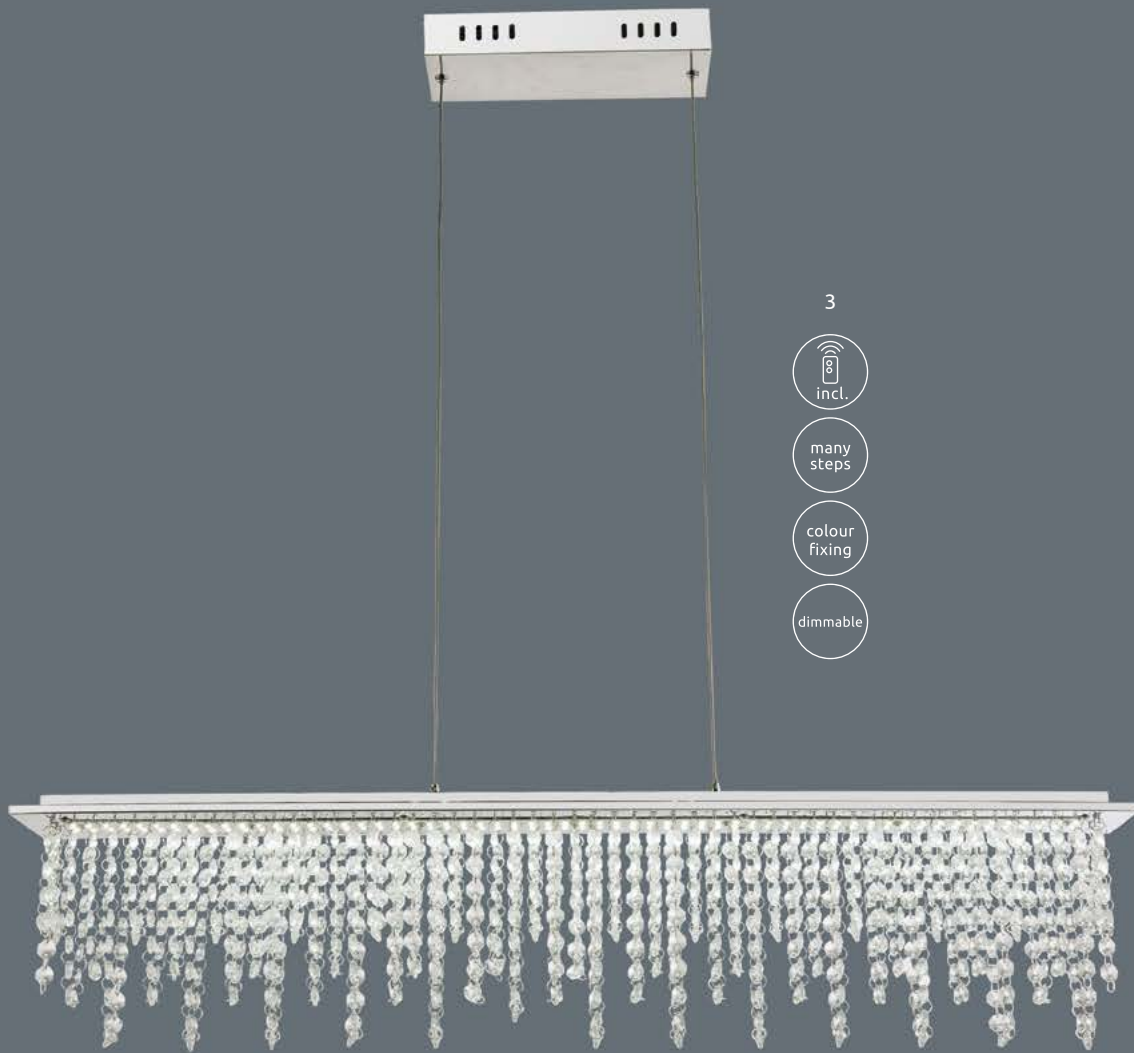

1

Mathilda

2

Mathilda

Scala

3

1	68396-12	incl. LED 12W	A	1080lm	840lm	4000K	VPE: 10	↔ 25cm x 25cm	↕ 15cm	chrome, plastic crystals, glass
2	68397-12	incl. LED 12W	A	1080lm	840lm	4000K	VPE: 4	Ø28cm	↕ 22cm	chrome, K9 crystals, glass
3	68405-24H	incl. LED 24W	A	40-2400lm	20-1700lm	3000-6000K	VPE: 6	↔ 90cm x 11cm	↕ 150cm	chrome, glass, mirror, K5 crystals