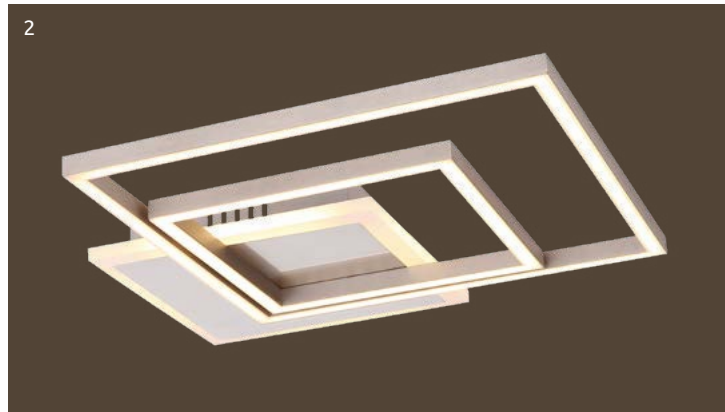

Munni

1	67220-20	incl. LED 20W	A	1570lm	1110lm	3000K	VPE: 4	↔ 37cm x 37cm	↕ 5,5cm
2	67220-30D	incl. LED 30W	A	2500lm	1820lm	3000K	VPE: 4	↔ 37cm x 37cm	↕ 5,7cm

aluminium, stainless steel, plastic opal, acrylic opal