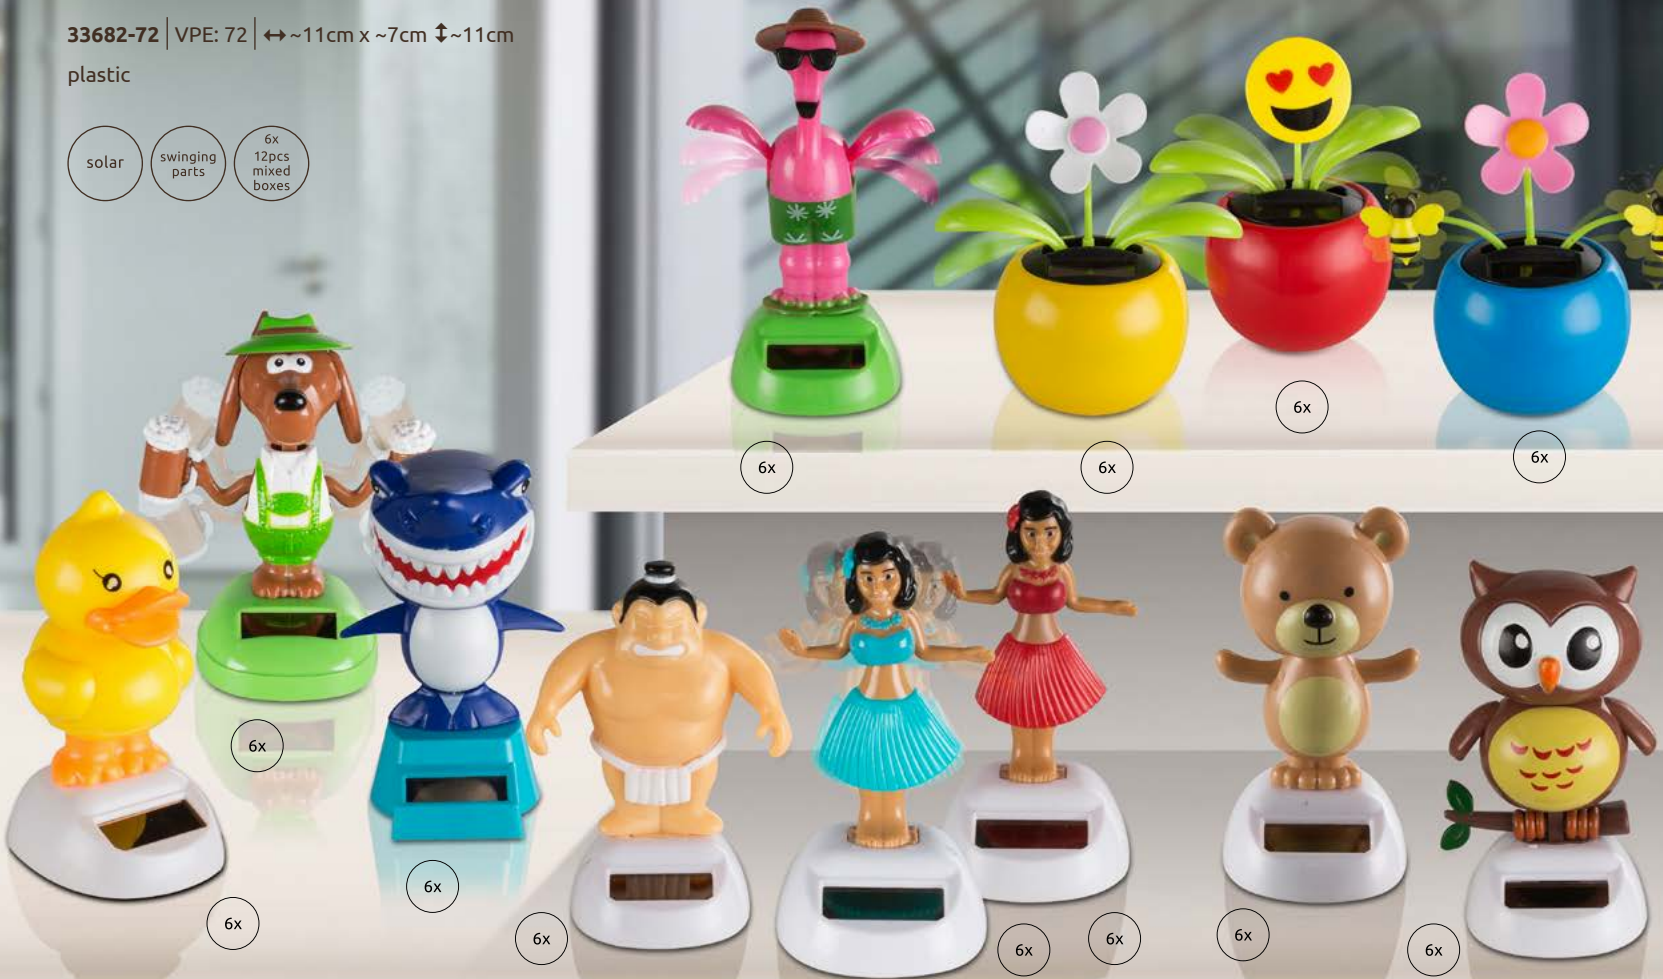

- mixed display
- 12 display
- use only LED
- on | off

Levito

28048-12 | excl. 1x E14 LED 7W | VPE: 12 | Ø8,9cm ↑30cm
acrylic

Kansas

33682-72 | VPE: 72 | ↔~11cm x ~7cm ↓~11cm
plastic

- solar
- swinging parts
- 6x 12pcs mixed boxes