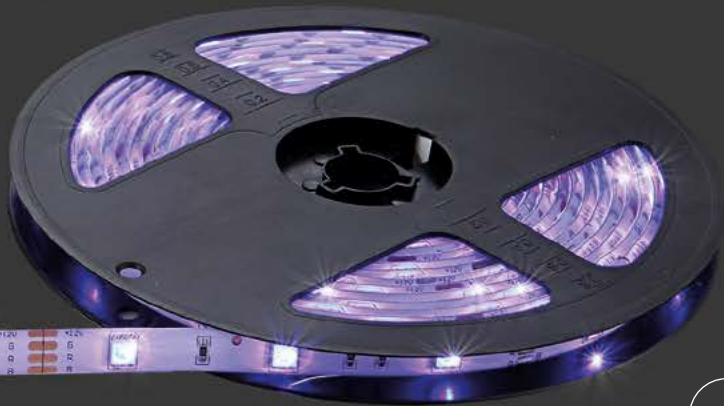

IP21

2

IP44

- 5 meter tube
- RGB colour change
- RGB colour fixing
- incl.
- many light steps
- dimmmable

LED band

1	38997EB							VPE: 20	↔ 12cm x 1,6cm ↓0,7cm
2	38999	incl. 150x RGBW LED 0,14W	30 LED's / m	B	482lm	475lm	RGBW	VPE: 40	↔ max.660cm x 1cm ↓0,3cm

plastic