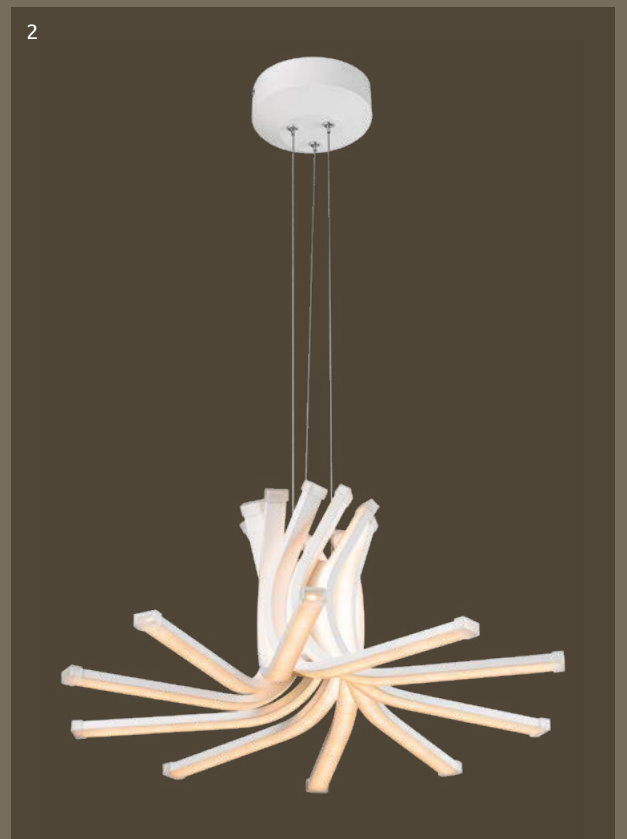

metal, aluminium. plastic, K5 crystals

Lincoln

1	67123-32	incl. LED 32W	A	2560lm	1148lm	3000K	VPE: 2	Ø49cm	↕21cm
2	67123-40H	incl. LED 40W	A	3200lm	1430lm	3000K	VPE: 2	Ø49cm	↕123cm

metal white, acrylic opal