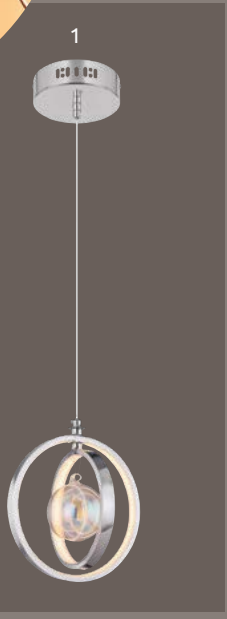

metal black, gold, brass antique

Sandra

58323HS

excl. 1x E27 60W

VPE: 1

Ø40cm ▾140cm

metal black silver,
metal gold,
textile cable

392