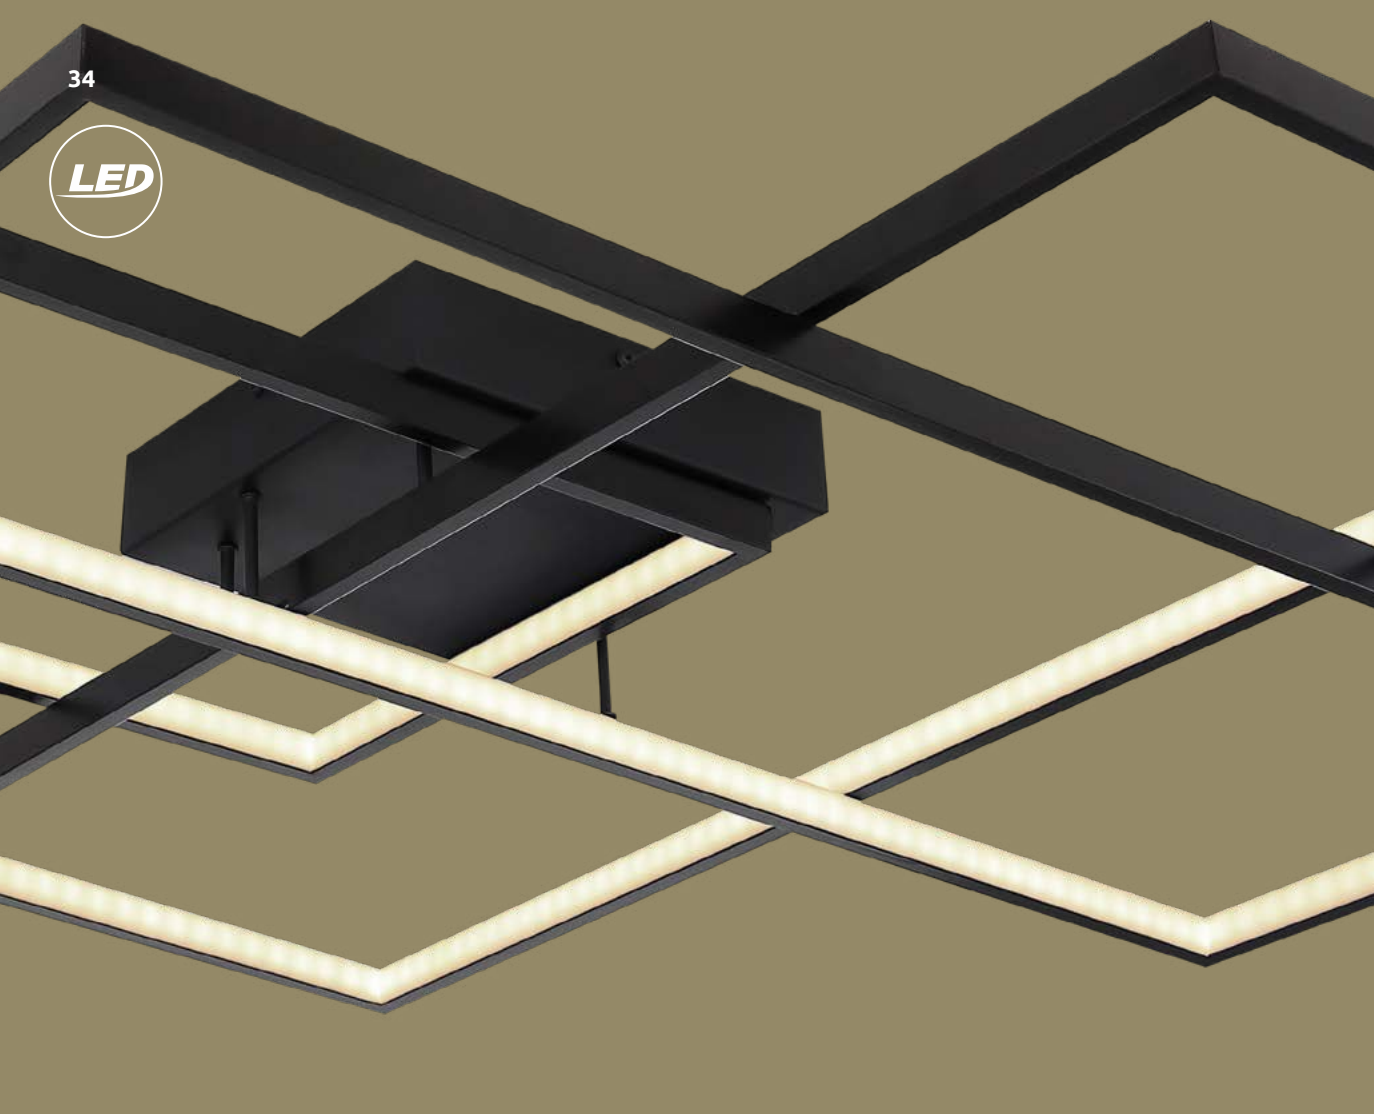

- incl.
- colour fixing
- dimmable
- 3 light steps
- many steps
- many light steps
- night light
- memory function

Gabriel

1	67227-100B	incl. LED 100W	A	150-10000lm	70-2100lm	3000-6000K 3000|4000|6000K	VPE: 1	↔ 117cm x 80cm ↓ 11cm	metal black, aluminium black, plastic opal
2	67227-100W	incl. LED 100W	A	200-10000lm	140-3800lm	3000-6000K 3000|4000|6000K	VPE: 1	↔ 117cm x 80cm ↓ 11cm	metal white, aluminium white, plastic opal