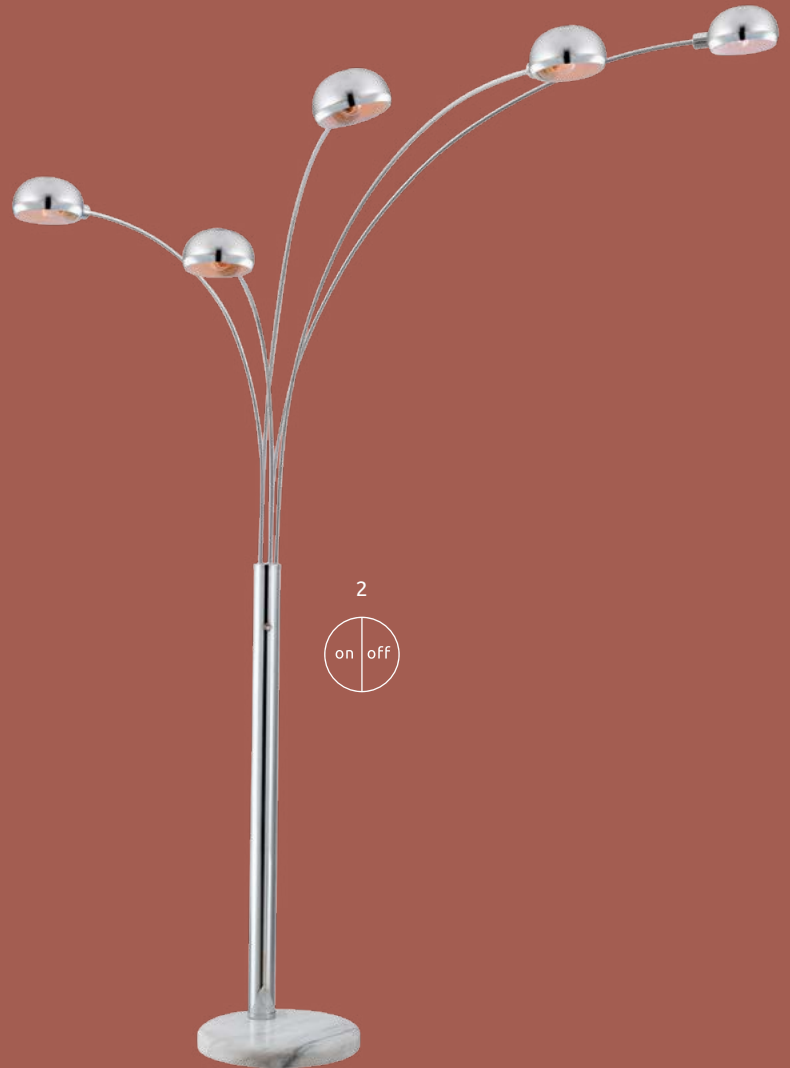

↔ max. 58cm x 16,7cm

↕ max. 81cm

plastic white,
aluminium silver,
acrylic, opal

sensor
dimmer

touch
many
steps

adapter
incl.

Blade

Seymour