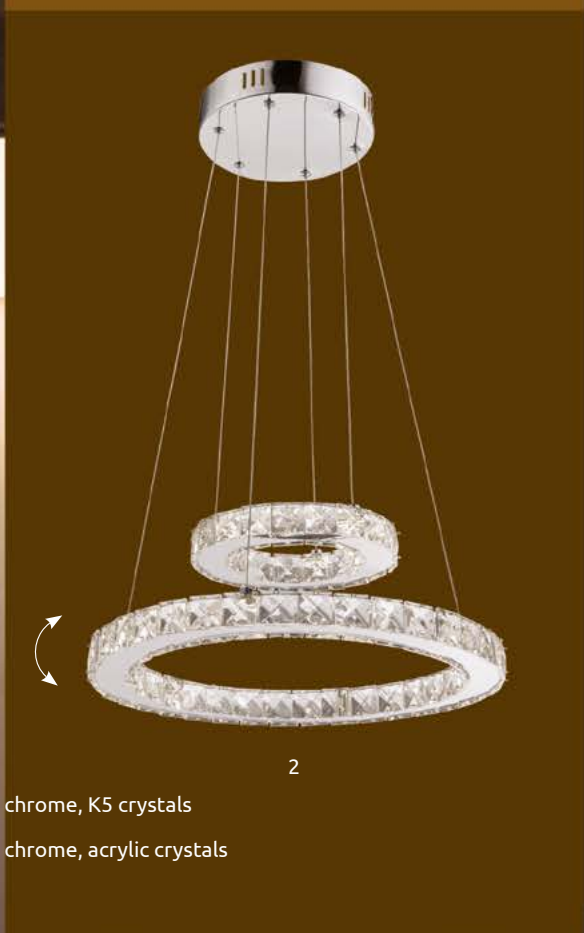

2

chrome, K5 crystals
chrome, acrylic crystals