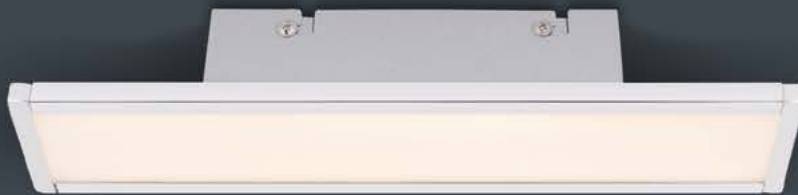

1

2

Burgos

1	41509-6	incl. LED 6W	A	550lm	200lm	4000K	VPE: 6	↔ 30,2cm x 6,5cm	↕ 4,5cm
2	41509-12	incl. LED 12W	A	1050lm	400lm	4000K	VPE: 6	↔ 60,2cm x 6,5cm	↕ 4,5cm

aluminium chrome, plastic opal