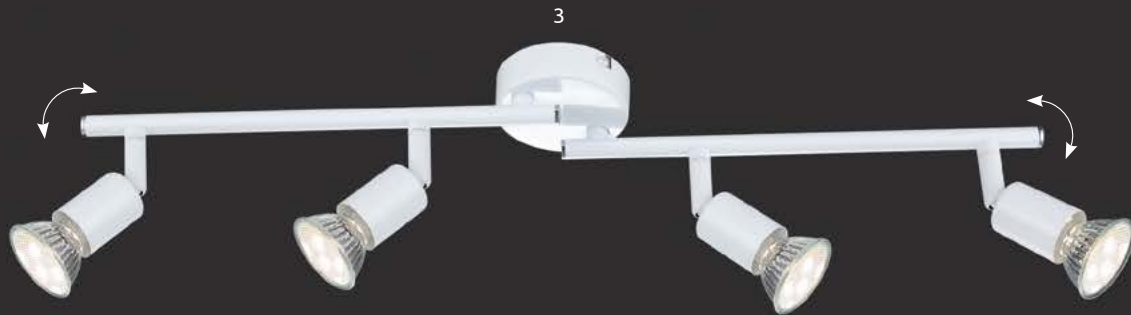

Olana

1	57381-3L	incl. 3x GU10 LED 3W	A+	3x 250lm	3x 250lm	3000K	VPE: 6	Ø29cm	↕15cm
2	57381-1L	incl. 1x GU10 LED 3W	A+	1x 250lm	1x 250lm	3000K	VPE: 12	↔7cm	↕10cm ↗14cm
3	57381-4L	incl. 4x GU10 LED 3W	A+	4x 250lm	4x 250lm	3000K	VPE: 8	↔58cm	↕16,5cm
4	57381-2L	incl. 2x GU10 LED 3W	A+	2x 250lm	2x 250lm	3000K	VPE: 12	↕26cm	↗15cm

metal white

incl. 10706