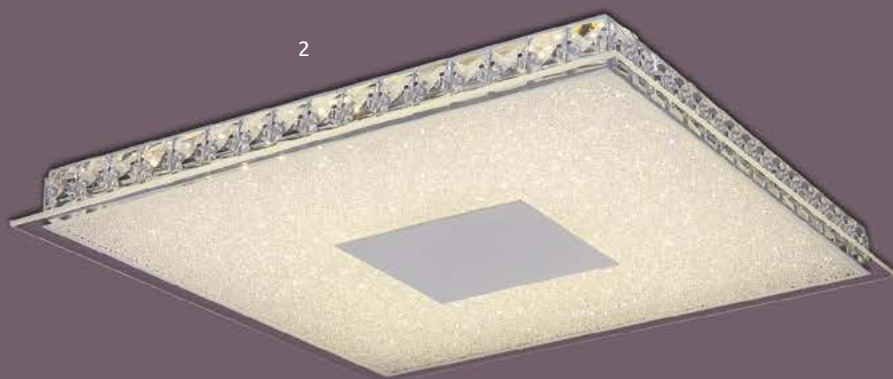

Denni

1	49336-16	incl. LED 16W	A+	1600lm	1080lm	4000K	VPE: 4	↔ 30cm x 30cm	↴ 4cm
2	49336-24	incl. LED 24W	A+	2400lm	1600lm	4000K	VPE: 3	↔ 40cm x 40cm	↴ 4cm
3	49336-36	incl. LED 36W	A+	3600lm	2380lm	4000K	VPE: 1	↔ 50cm x 50cm	↴ 4cm

metal silver, K5 crystals, plastic crystals, glass clear, chrome