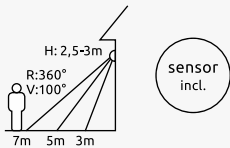

sensor
incl.