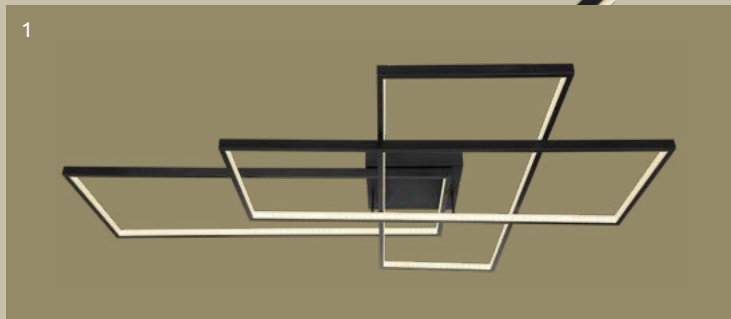

- incl.
- colour fixing
- dimmable
- 3 light steps
- many steps
- many light steps
- night light
- memory function

Gabriel

1	67227-100B	incl. LED 100W	A	150-10000lm	70-2100lm	3000-6000K 3000|4000|6000K	VPE: 1	↔ 117cm x 80cm ↓ 11cm	metal black, aluminium black, plastic opal
2	67227-100W	incl. LED 100W	A	200-10000lm	140-3800lm	3000-6000K 3000|4000|6000K	VPE: 1	↔ 117cm x 80cm ↓ 11cm	metal white, aluminium white, plastic opal