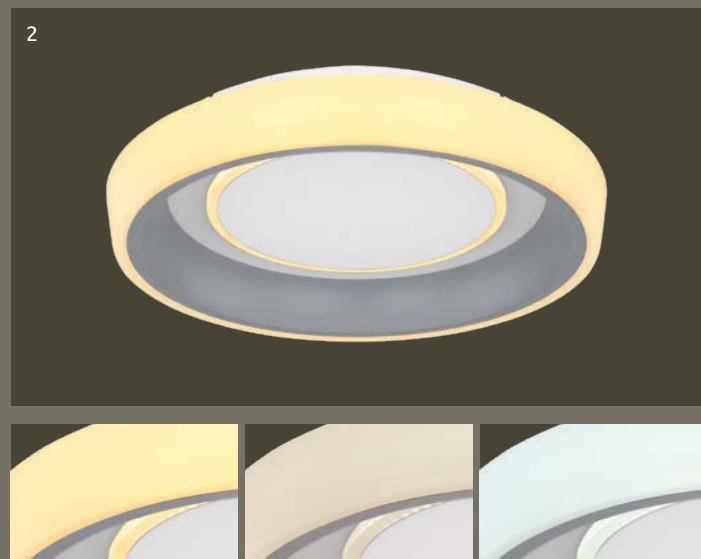

metal white, acrylic

- incl.
- colour fixing
- dimmable
- many steps
- many light steps
- night light
- memory function

Mavy

48416-50R | incl. LED 50W | A | 200-5000lm | 150-1700lm | 3000-6000K | 3000|4500|6000K | VPE: 4 | Ø48cm ▾9,7cm | metal white, grey, acrylic opal