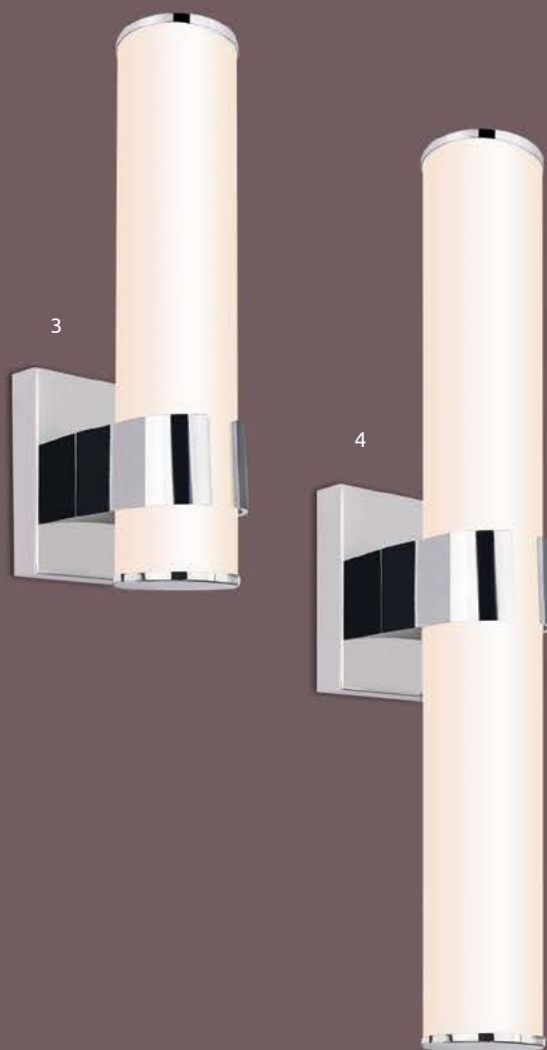

Cadiz

Ciras

IP44

1	41507-12	incl. LED 12W	A	960lm	750lm	4000K	VPE: 4	↔ 12cm	↕ 32cm	↳ 7,3cm		
2	41507-24	incl. LED 24W	A	1900lm	1500lm	4000K	VPE: 4	↔ 12cm	↕ 56cm	↳ 7,3cm		
3	41519-12	incl. LED 12W	A	960lm	800lm	4000K	VPE: 4	↔ 12cm	↕ 32cm	↳ 9,3cm		
4	41519-24	incl. LED 24W	A	1900lm	1600lm	4000K	VPE: 4	↔ 12cm	↕ 63cm	↳ 9,3cm		

metal chrome, aluminium, glass opal white