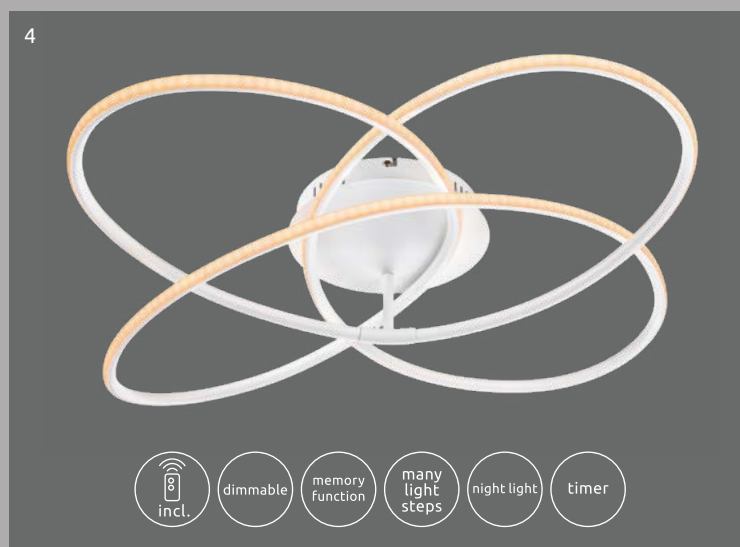

1

LUMEN / LED

2

Zumma

1	67842-60	incl. LED 60W	A	6000lm	3800lm	4000K	VPE: 4	Ø55cm	↕120cm
2	67842-36	incl. LED 36W	A+	3600lm	2700lm	4000K	VPE: 4	↔80,5cm x 18cm	↕12,5cm

metal white, acrylic opal white

Panda

1	67201S-30	incl. LED 30W	A	2450lm	1370lm	3000K	VPE: 2	Ø60cm ↓12,7cm	metal black matt, aluminium black matt, plastic opal
2	67201W-30	incl. LED 30W	A	2450lm	1370lm	3000K	VPE: 2	Ø60cm ↓12,7cm	metal white matt, aluminium white matt, plastic opal
3	67201S-60	incl. LED 60W	A	580-5760lm	400-3330lm	3000-6000K	VPE: 2	Ø80cm ↓13,5cm	metal black matt, aluminium black matt, plastic opal
4	67201W-60	incl. LED 60W	A	580-5760lm	400-3330lm	3000-6000K	VPE: 2	Ø80cm ↓13,5cm	metal white matt, aluminium white matt, plastic opal
5	67201SH-30	incl. LED 30W	A	2450lm	1370lm	3000K	VPE: 2	Ø60cm ↓120cm	metal black matt, aluminium black matt, plastic opal
6	67201WH-30	incl. LED 30W	A	2450lm	1370lm	3000K	VPE: 2	Ø60cm ↓120cm	metal white matt, aluminium white matt, plastic opal

5

6

1

2

3

Witty

1	67097-30W	incl. LED 30W	A	2200lm	1500lm	3000K	VPE: 4	Ø40cm	↕6cm
2	67097-30DW	incl. LED 30W	A	2100lm	1400lm	3000K	VPE: 4	Ø42cm	↕11,5cm
3	67097-40W	incl. LED 40W	A	3500lm	2000lm	3000K	VPE: 2	Ø54,6cm	↕9,5cm
4	67097-60W	incl. LED 60W	A	5000lm	3000lm	3000K	VPE: 2	Ø67cm	↕120cm