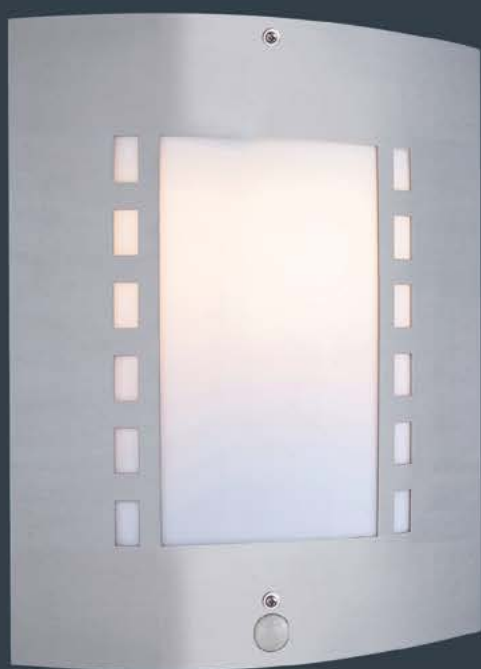

Orlando

3

sensor
incl.