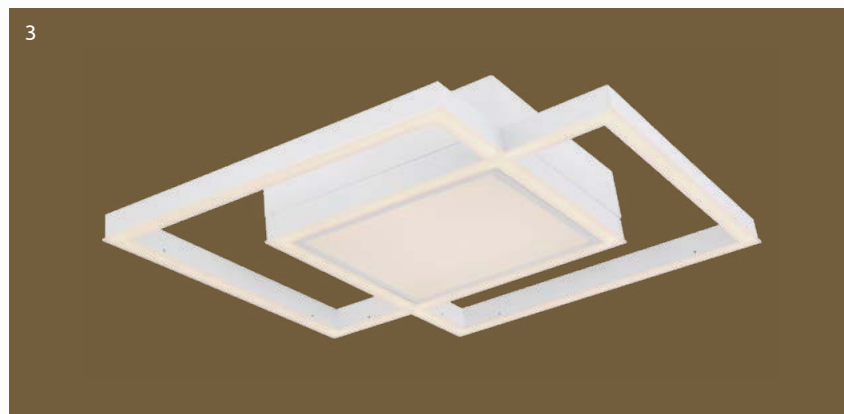

**APP
control**
Easy Smartphone
and Voice Control

compatible with
Alexa
compatible with
Google Assistant

Squares

1	67226FSH	incl. LED 60W	B	300-6000lm	100-1500lm	3000-6000K 3000|4500|6000K	VPE: 1 ↔ 54cm x 54cm ↓ 13cm
2	67224FSH	incl. LED 60W	A	400-6000lm	200-2500lm	3000-6000K 3000|4500|6000K	VPE: 1 ↔ 60,2cm x 60,2cm ↓ 10cm
3	67225FSH	incl. LED 60W	A	300-6000lm	150-2300lm	3000-6000K 3000|4500|6000K	VPE: 1 ↔ 58,2cm x 58,2cm ↓ 10cm

metal white, acrylic opal