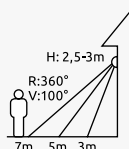

sensor
incl.