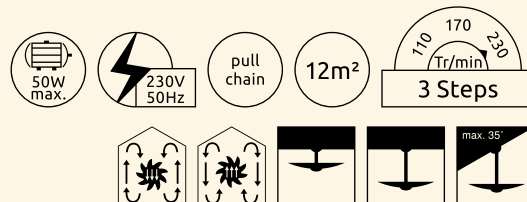

Marva

0332 | excl. 1x E27 60W | VPE: 1 | Ø76cm ▾41cm | blades: MDF white, MDF graphite | body: nickel matt, glass opal

Champion

0309 | excl. 1x E27 60W | VPE: 1 | Ø107cm ▾41,5cm | blades: MDF oak, MDF oak with cane | body: brass antique, glass opal