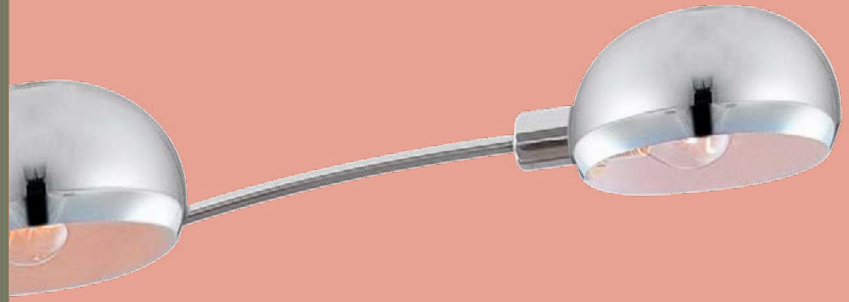

↔ max. 58cm x 16,7cm

↕ max. 81cm

plastic white,
aluminium silver,
acrylic, opal

sensor
dimmer

touch
many
steps

adapter
incl.

Blade

Seymour