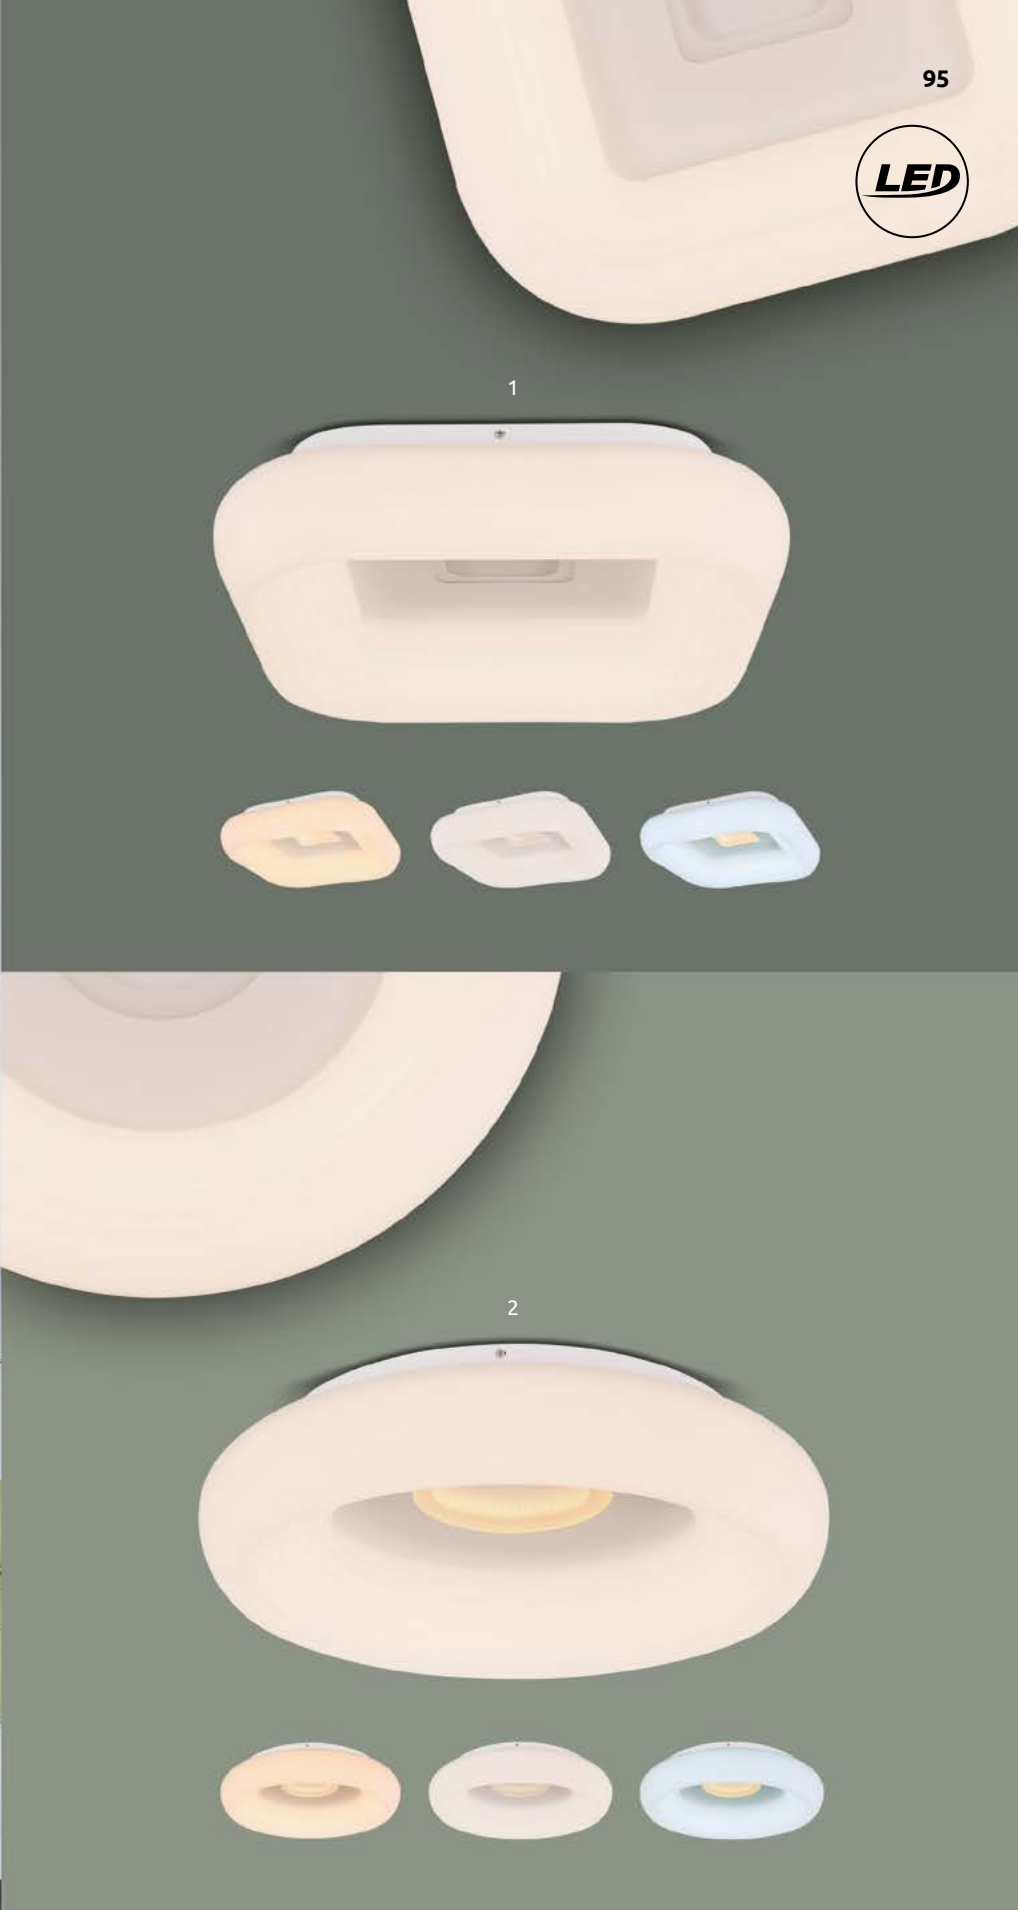

Rilla

1	41296-50	incl. LED 50W	A+	500-5000lm	200-3800lm
2	41296-50R	incl. LED 50W	A+	500-5000lm	200-3800lm

metal white, chrome, acrylic opal white

3000-6000K 3000|4500|6000K	VPE: 1	↔ 50cm x 50cm	↕ 14cm
3000-6000K 3000|4500|6000K	VPE: 1	∅60cm	↕ 14cm

- many steps
- memory function
- night light
- dimmable
- colour fixing
- many light steps
- incl.