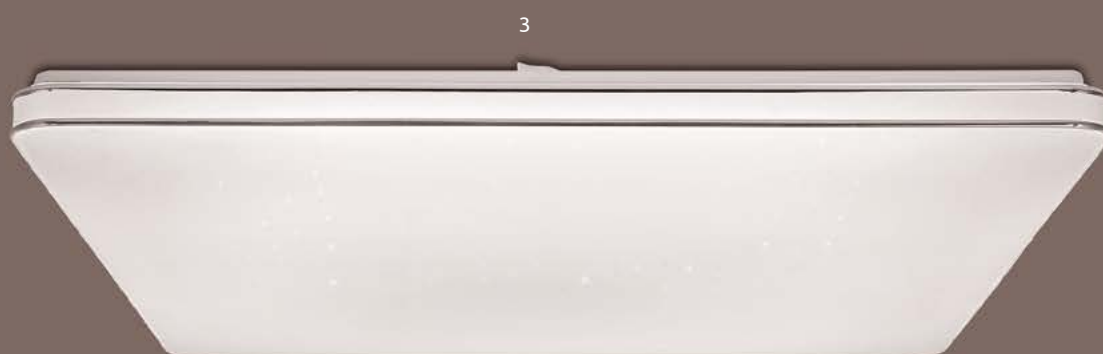

dimmable

night light

many steps

memory function

incl.

many light steps

3 light steps

colour fixing