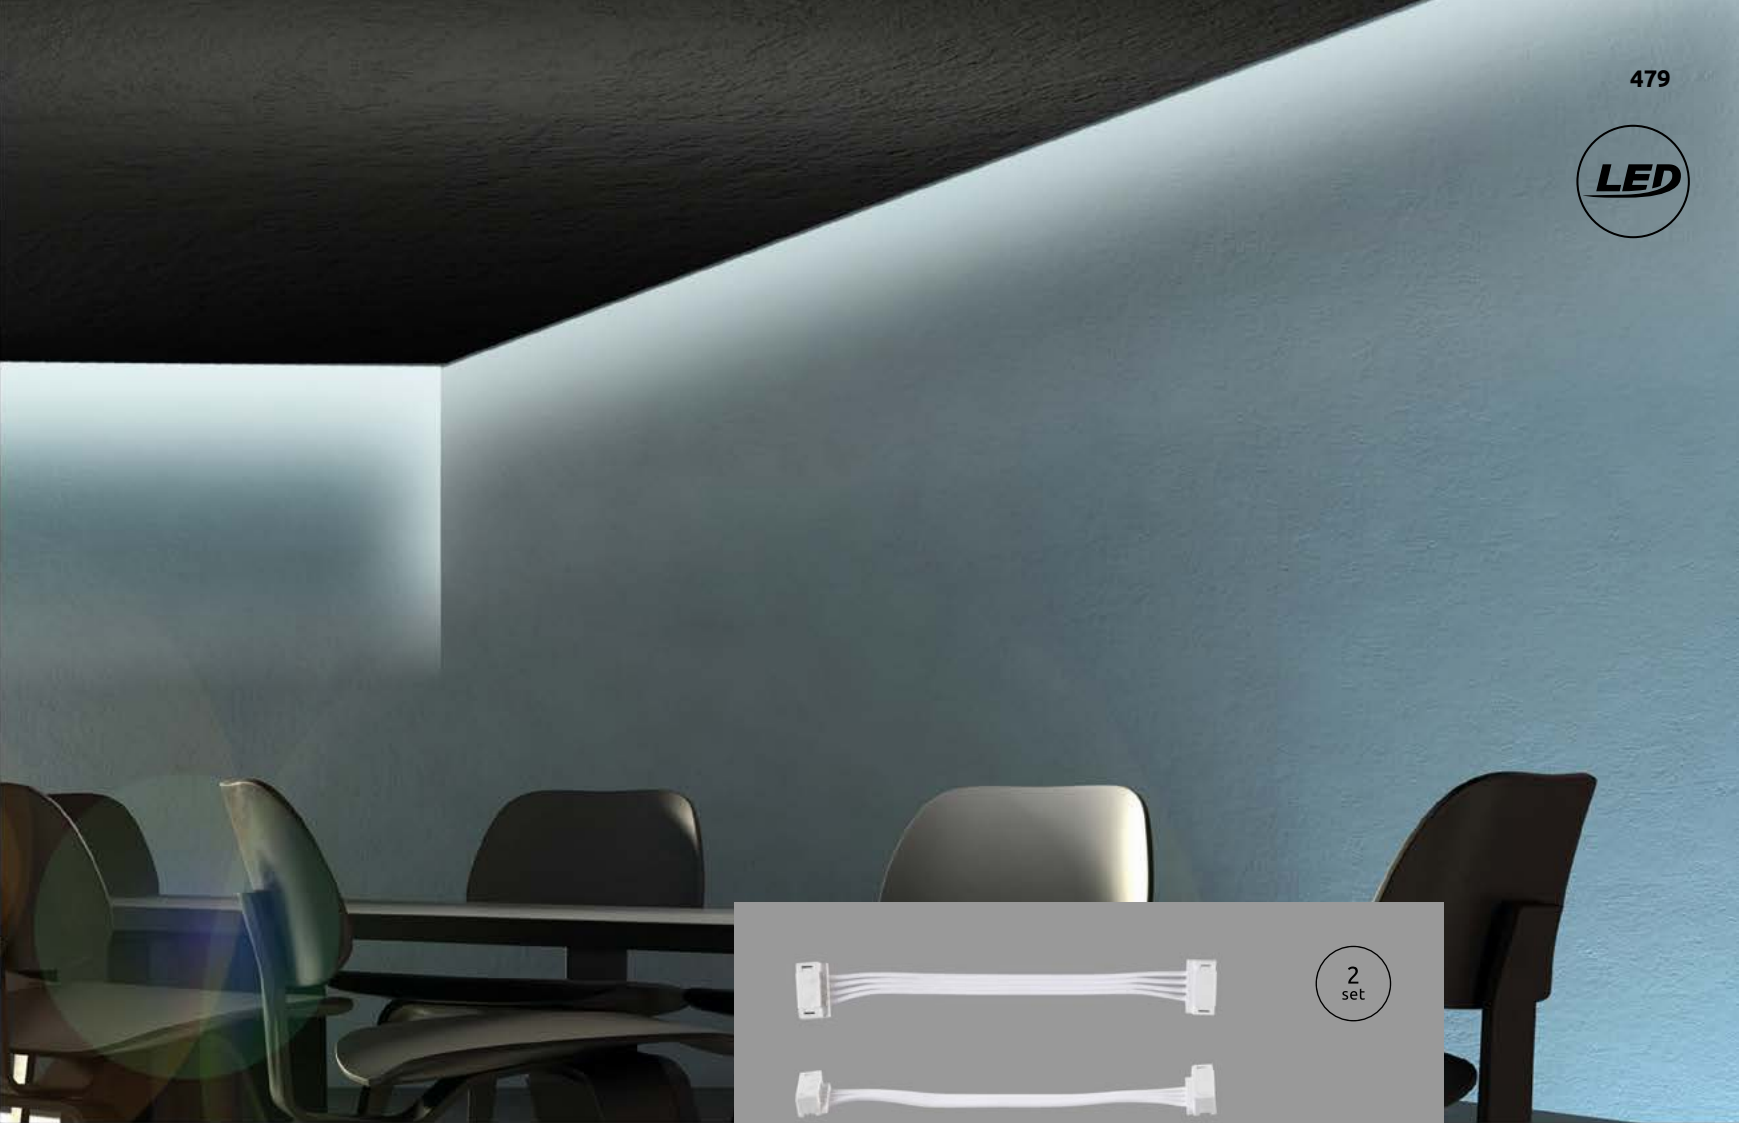

IP21

2

IP44

- 5 meter tube
- RGB colour change
- RGB colour fixing
- incl.
- many light steps
- dimmmable

LED band

1	38997EB							VPE: 20	↔ 12cm x 1,6cm ↓0,7cm
2	38999	incl. 150x RGBW LED 0,14W	30 LED's / m	B	482lm	475lm	RGBW	VPE: 40	↔ max.660cm x 1cm ↓0,3cm

plastic