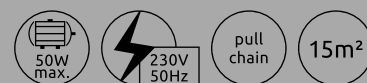

Marva

0332 | excl. 1x E27 60W | VPE: 1 | Ø76cm ▾41cm | blades: MDF white, MDF graphite | body: nickel matt, glass opal

Champion

0309 | excl. 1x E27 60W | VPE: 1 | Ø107cm ▾41,5cm | blades: MDF oak, MDF oak with cane | body: brass antique, glass opal