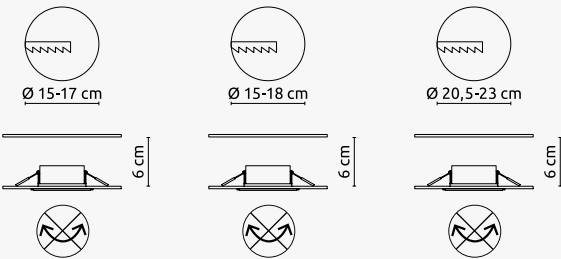

4
IP65

5
IP65

Jon

4	42436-18	incl. LED 18W	A+	1500lm	1200lm	4000K	VPE: 20	↔ 63,2cm x 6,7cm ▾2,2cm
5	42436-36	incl. LED 36W	A+	3300lm	2500lm	4000K	VPE: 20	↔ 123cm x 6,7cm ▾2,2cm

plastic