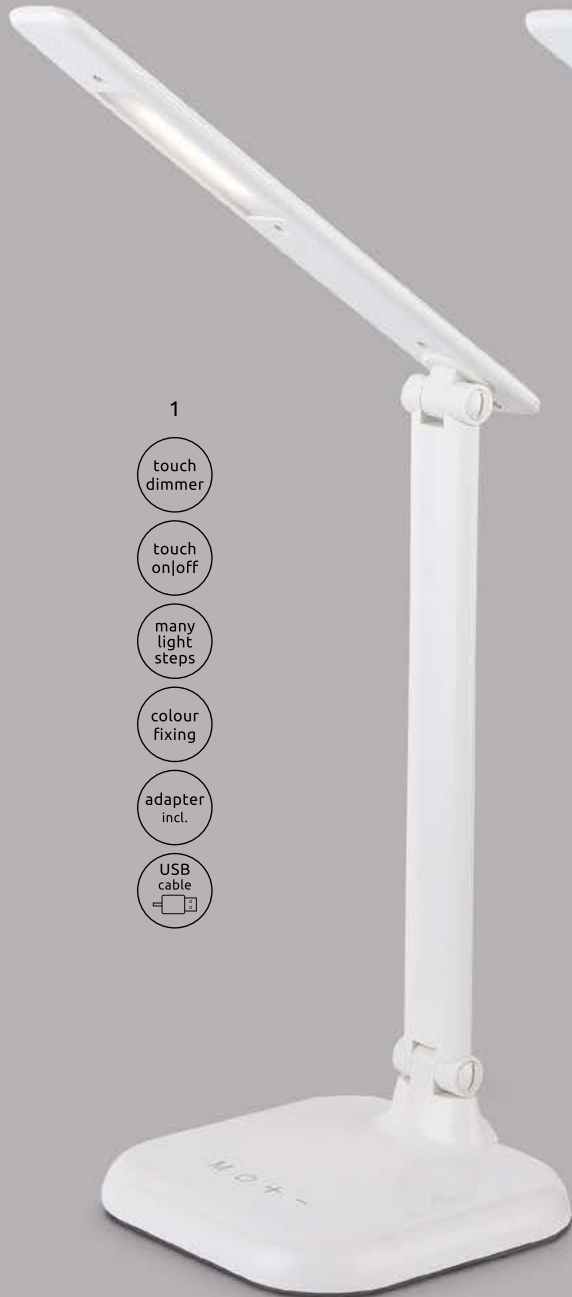

Davos

Bulla

- 1
- touch dimmer
- touch on|off
- many light steps
- colour fixing
- adapter incl.
- USB cable