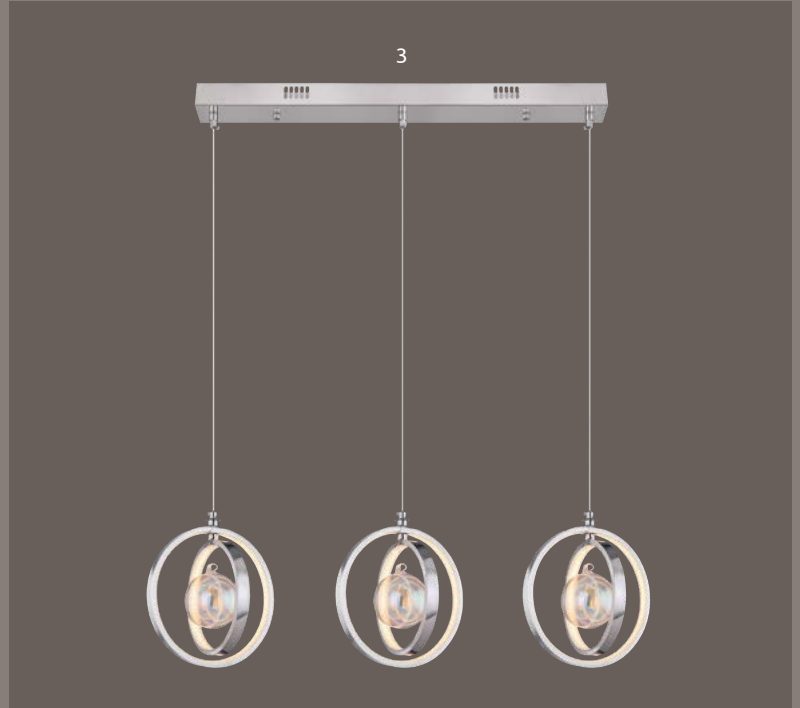

metal black, gold, brass antique

Sandra

58323HS

excl. 1x E27 60W

VPE: 1

Ø40cm ▾140cm

metal black silver,
metal gold,
textile cable

392