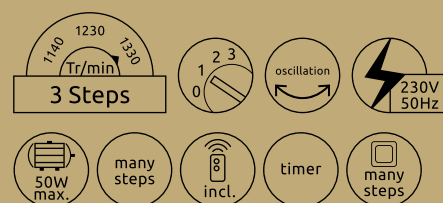

Tower

0452 | VPE: 1 | Ø26cm (tube Ø12cm) ↓80,5cm | body: plastic