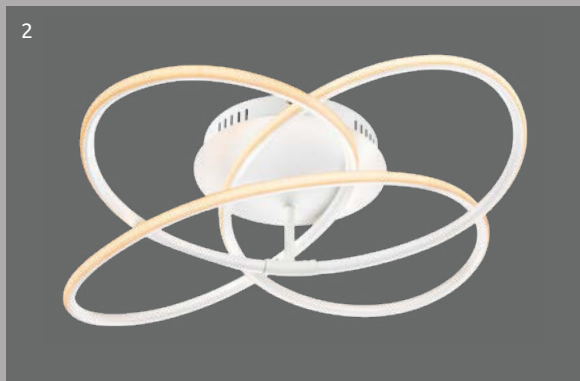

1

LUMEN / LED

2

Zumma

1	67842-60	incl. LED 60W	A	6000lm	3800lm	4000K	VPE: 4	Ø55cm	↕120cm
2	67842-36	incl. LED 36W	A+	3600lm	2700lm	4000K	VPE: 4	↔80,5cm x 18cm	↕12,5cm

metal white, acrylic opal white

Panda

1	67201S-30	incl. LED 30W	A	2450lm	1370lm	3000K	VPE: 2	Ø60cm ↓12,7cm	metal black matt, aluminium black matt, plastic opal
2	67201W-30	incl. LED 30W	A	2450lm	1370lm	3000K	VPE: 2	Ø60cm ↓12,7cm	metal white matt, aluminium white matt, plastic opal
3	67201S-60	incl. LED 60W	A	580-5760lm	400-3330lm	3000-6000K	VPE: 2	Ø80cm ↓13,5cm	metal black matt, aluminium black matt, plastic opal
4	67201W-60	incl. LED 60W	A	580-5760lm	400-3330lm	3000-6000K	VPE: 2	Ø80cm ↓13,5cm	metal white matt, aluminium white matt, plastic opal
5	67201SH-30	incl. LED 30W	A	2450lm	1370lm	3000K	VPE: 2	Ø60cm ↓120cm	metal black matt, aluminium black matt, plastic opal
6	67201WH-30	incl. LED 30W	A	2450lm	1370lm	3000K	VPE: 2	Ø60cm ↓120cm	metal white matt, aluminium white matt, plastic opal