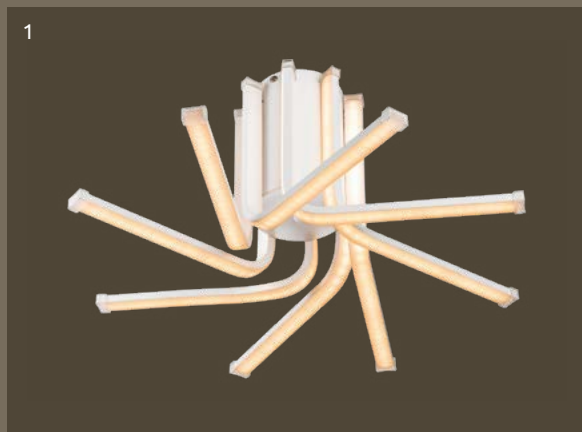

Lincoln

1	67123-32	incl. LED 32W	A	2560lm	1148lm	3000K	VPE: 2	Ø49cm	↕21cm
2	67123-40H	incl. LED 40W	A	3200lm	1430lm	3000K	VPE: 2	Ø49cm	↕123cm

metal white, acrylic opal