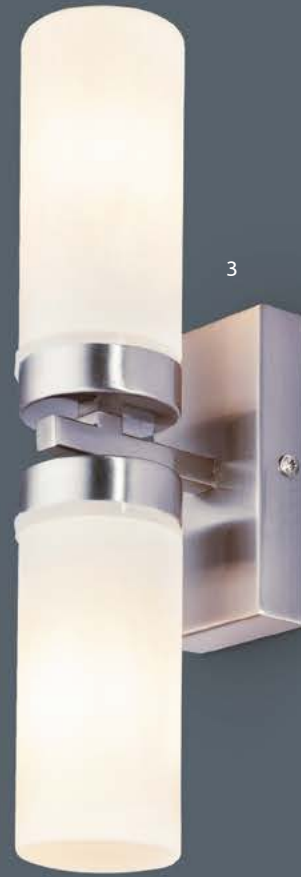

Marines

1	41521L	incl. 1x G9 LED 3W	A++	1x 280lm	1x 140lm	3000K	VPE: 10	↔ 6cm ↓ 22cm ↪ 7,5cm	chrome, glass
2	41521-2L	incl. 2x G9 LED 3W	A++	2x 280lm	2x 140lm	3000K	VPE: 10	↔ 6cm ↓ 39cm ↪ 7,5cm	chrome, glass
3	7816	excl. 2x E14 40W					VPE: 12	↔ 8cm ↓ 31cm ↪ 10,5cm	nickel matt, glass
4	7815	excl. 1x E14 40W					VPE: 10	↔ 8cm ↓ 18,5cm ↪ 11,5cm	nickel matt, glass

3

4

Space