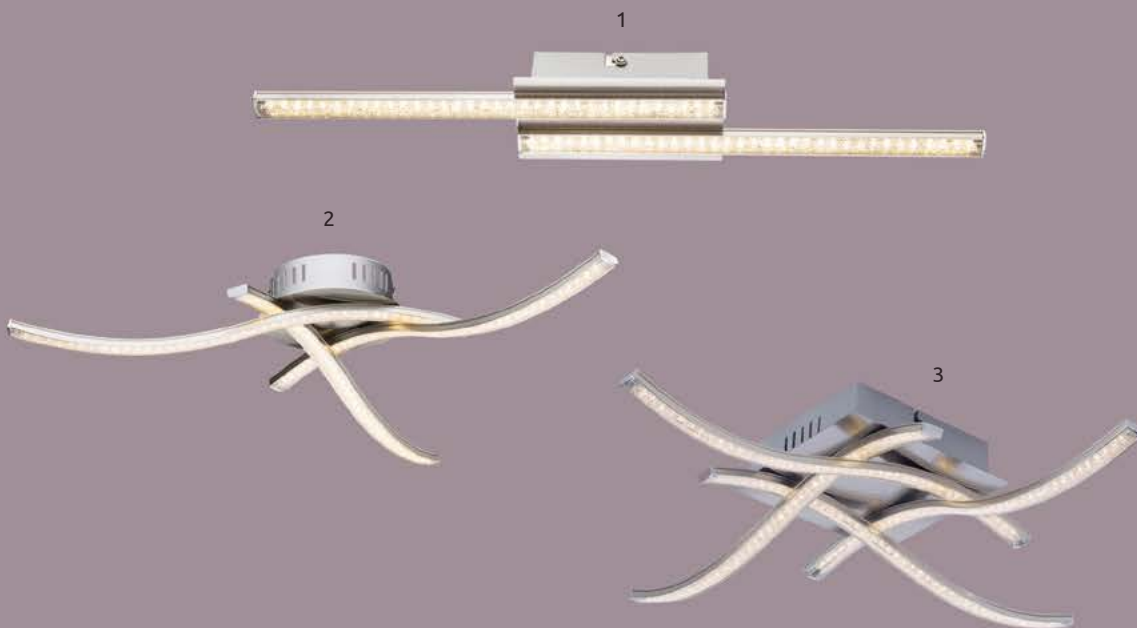

1	67085-20	incl. LED 15W	A+	1650lm	1350lm	3000K	VPE: 4	Ø45cm	↕16,5cm
2	67085-12	incl. LED 9W	A+	990lm	810lm	3000K	VPE: 4	Ø45cm	↕14cm

chrome, acrylic

Jorne

1	67004-6	incl. LED 6W	A	498lm	480lm	3200K	VPE: 8	↔46cm x 7cm	↕4,5cm
2	67004-12	incl. LED 12W	A	1300lm	1000lm	3000K	VPE: 6	Ø51cm	↕8cm
3	67004-15	incl. LED 15W	A	1350lm	1050lm	3000K	VPE: 4	↔47,5cm x 47,5cm	↕8cm
4	67004-24S	incl. LED 24W	A	2040lm	1680lm	3000K	VPE: 6	Ø23cm	↕150cm