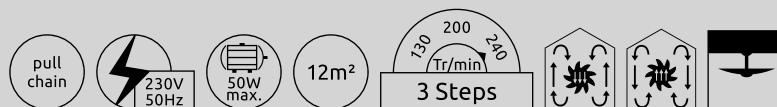

Ugo

0307W | excl. 1x E27 60W | VPE: 1 | Ø76cm ▾28cm | blades: MDF white, graphite | body: nickel matt, glass opal