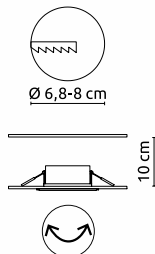

1	2
12393-5	12393-9D
incl. LED 5W	incl. LED 9W
A	A
500lm	900lm
400lm	720lm
3000K	3000K
VPE: 10	VPE: 10
Ø8,5cm ∇ 7cm	Ø8,5cm ∇ 7cm
plastic	plastic
not dimmable	dimmable