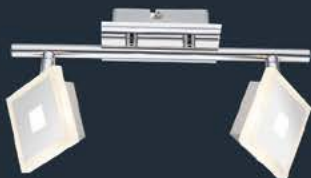

chrome, glass, glass crystals, plastic

1

2

3

4

Gerolf

1	56111-1	incl. 1x LED 5W	A+	1x 400lm	1x 210lm	3000K	VPE: 12	↔ 7,5cm	↓ 13cm	↳ 12,5cm
2	56111-3	incl. 3x LED 5W	A+	3x 400lm	3x 210lm	3000K	VPE: 8	∅ 25cm	▽ 15,5cm	
3	56111-2	incl. 2x LED 5W	A+	2x 400lm	2x 210lm	3000K	VPE: 12	↔ 28cm	▽ 15,5cm	
4	56111-4	incl. 4x LED 5W	A+	4x 400lm	4x 210lm	3000K	VPE: 8	↔ 60cm	▽ 15,5cm	