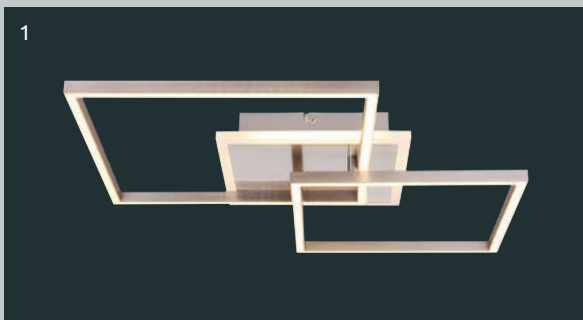

Design

SK Dizajn
HU Design
PL Dizajn
RO Design
RU Дизайн

Munni

1	67220-30	incl. LED 30W	A	2300lm	1300lm	3000K	VPE: 4	↔ 46,7cm x 43,5cm	↴ 7,5cm	aluminium, nickel matt, plastic opal, acrylic opal
2	67220-40	incl. LED 40W	A	3600lm	1710-1850lm	3000 4000 6000K	VPE: 4	↔ 63,7cm x 63,6cm	↴ 9,5cm	aluminium, nickel matt, plastic opal, acrylic opal
3	67221-40	incl. LED 40W	A	3300lm	1330-1440lm	3000 4000 6000K	VPE: 4	↔ 71,5cm x 56cm	↴ 11cm	nickel matt, plastic opal, acrylic opal