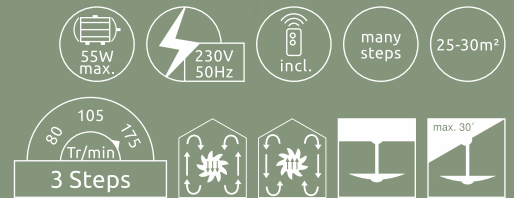

Marva

0332 | excl. 1x E27 60W | VPE: 1 | Ø76cm ▾41cm | blades: MDF white, MDF graphite | body: nickel matt, glass opal

Champion

0309 | excl. 1x E27 60W | VPE: 1 | Ø107cm ▾41,5cm | blades: MDF oak, MDF oak with cane | body: brass antique, glass opal