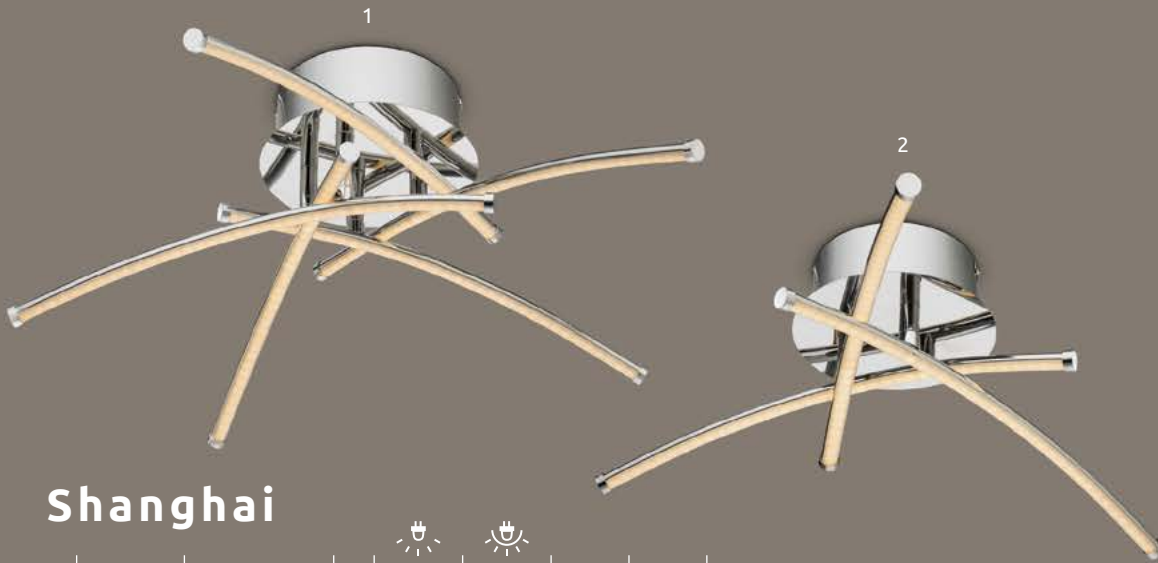

3600lm

2520lm

4000K + RGB

VPE: 1

↔ 71cm x 23cm

⤵ 21,5cm

nickel matt,
plastic opal

Shanghai