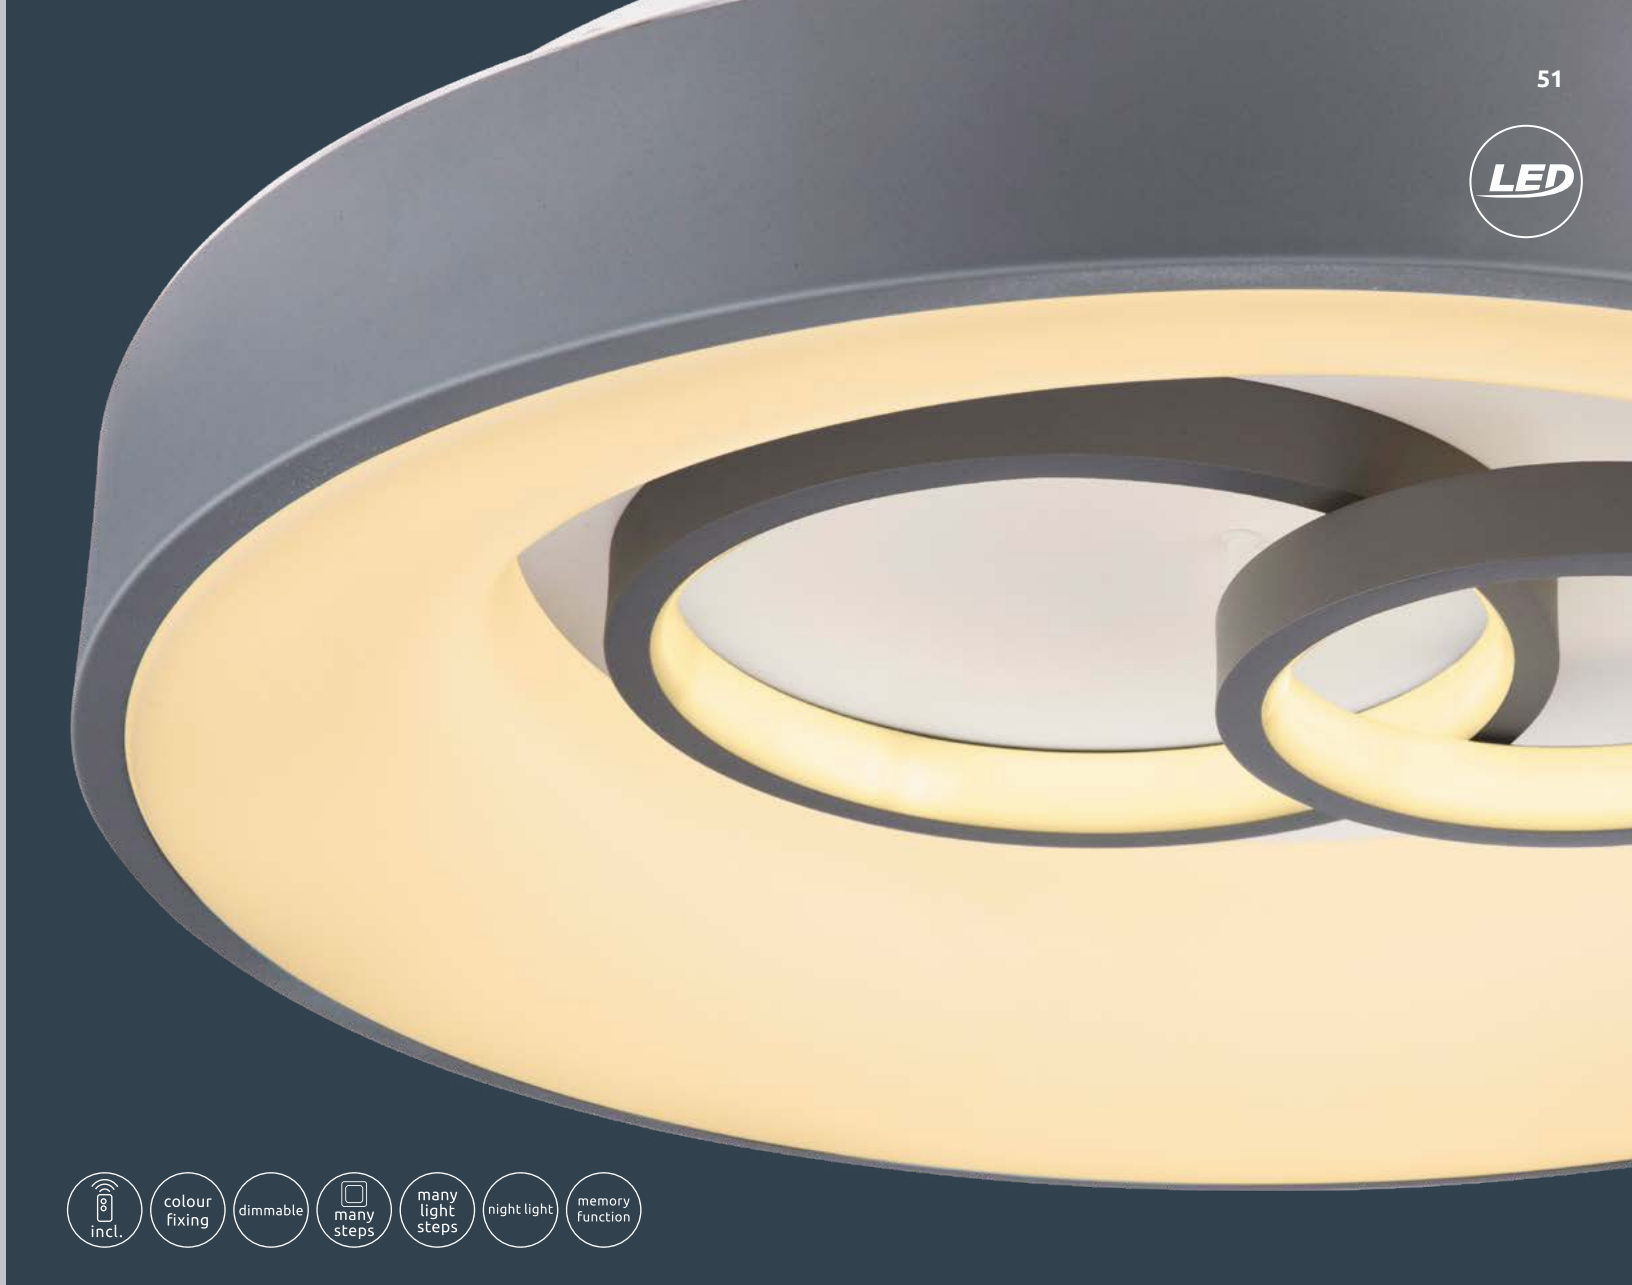

- incl.
- colour fixing
- dimmable
- many steps
- many light steps
- night light
- memory function