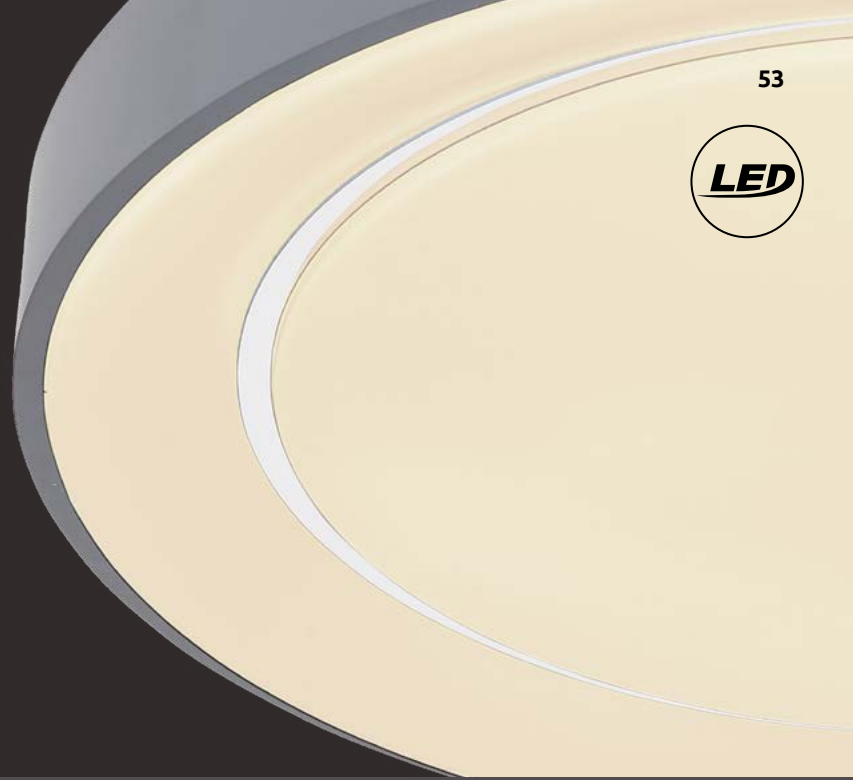

Jada

1

- incl.
- dimmable
- colour fixing
- many light steps
- memory function

53

Madi

2

- incl.
- colour fixing
- dimmable
- many steps
- night light
- memory function

1	48277-36	incl. LED 36W	A	200-3600lm	100-1500lm	3000-6000K	VPE: 4	Ø49cm	▽10cm	plastic graphite, acrylic opal, chrome ring	
2	68226-36	incl. LED 36W	A	660-4760lm	190-1800lm	3000-6000K	VPE: 2	Ø60cm	▽120cm	metal grey, acrylic opal