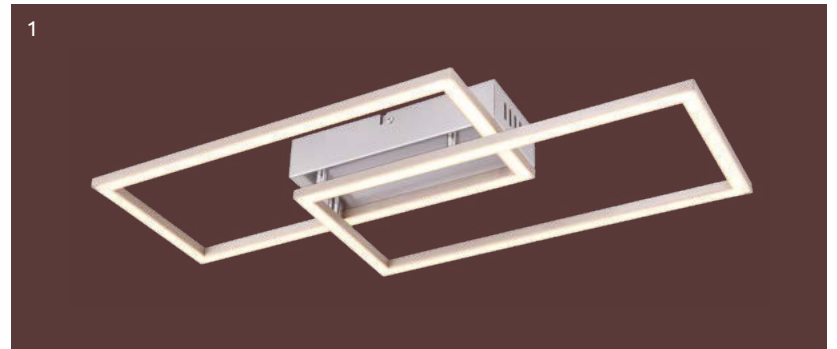

3

Munni

1	67220-20	incl. LED 20W	A	1570lm	1110lm	3000K	VPE: 4	↔ 37cm x 37cm	↕ 5,5cm
2	67220-30D	incl. LED 30W	A	2500lm	1820lm	3000K	VPE: 4	↔ 37cm x 37cm	↕ 5,7cm

aluminium, stainless steel, plastic opal, acrylic opal