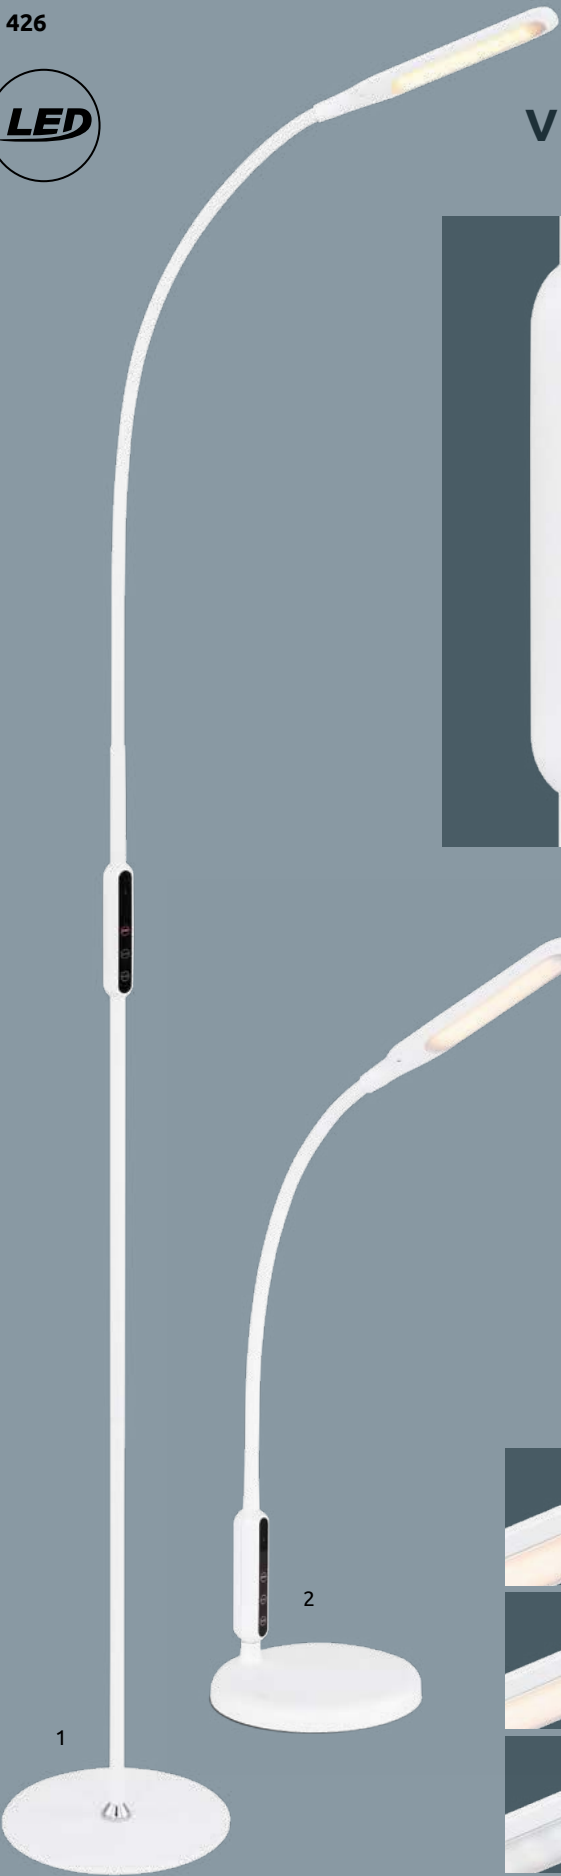

Varenna

- many light steps
- touch dimmer
- touch on/off
- flexo