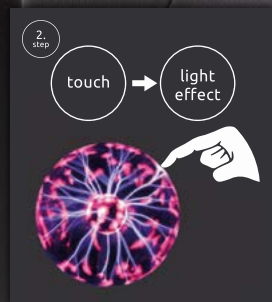

plastic

- sensor
incl.
- day
off
- night
on

1

Stream

Plasma

2

2	39902	incl. LED 1,4W Speaker: 5W	VPE: 4	Ø10cm ↓16,5cm	plastic anthracite, opal, chrome
3	28011	3,6W	VPE: 12	Ø12,7cm ↓20,5cm	plastic, glass
4	28019	incl. 6x multicolour LED 0,06W	VPE: 12	Ø10cm ↓36cm	plastic, glass