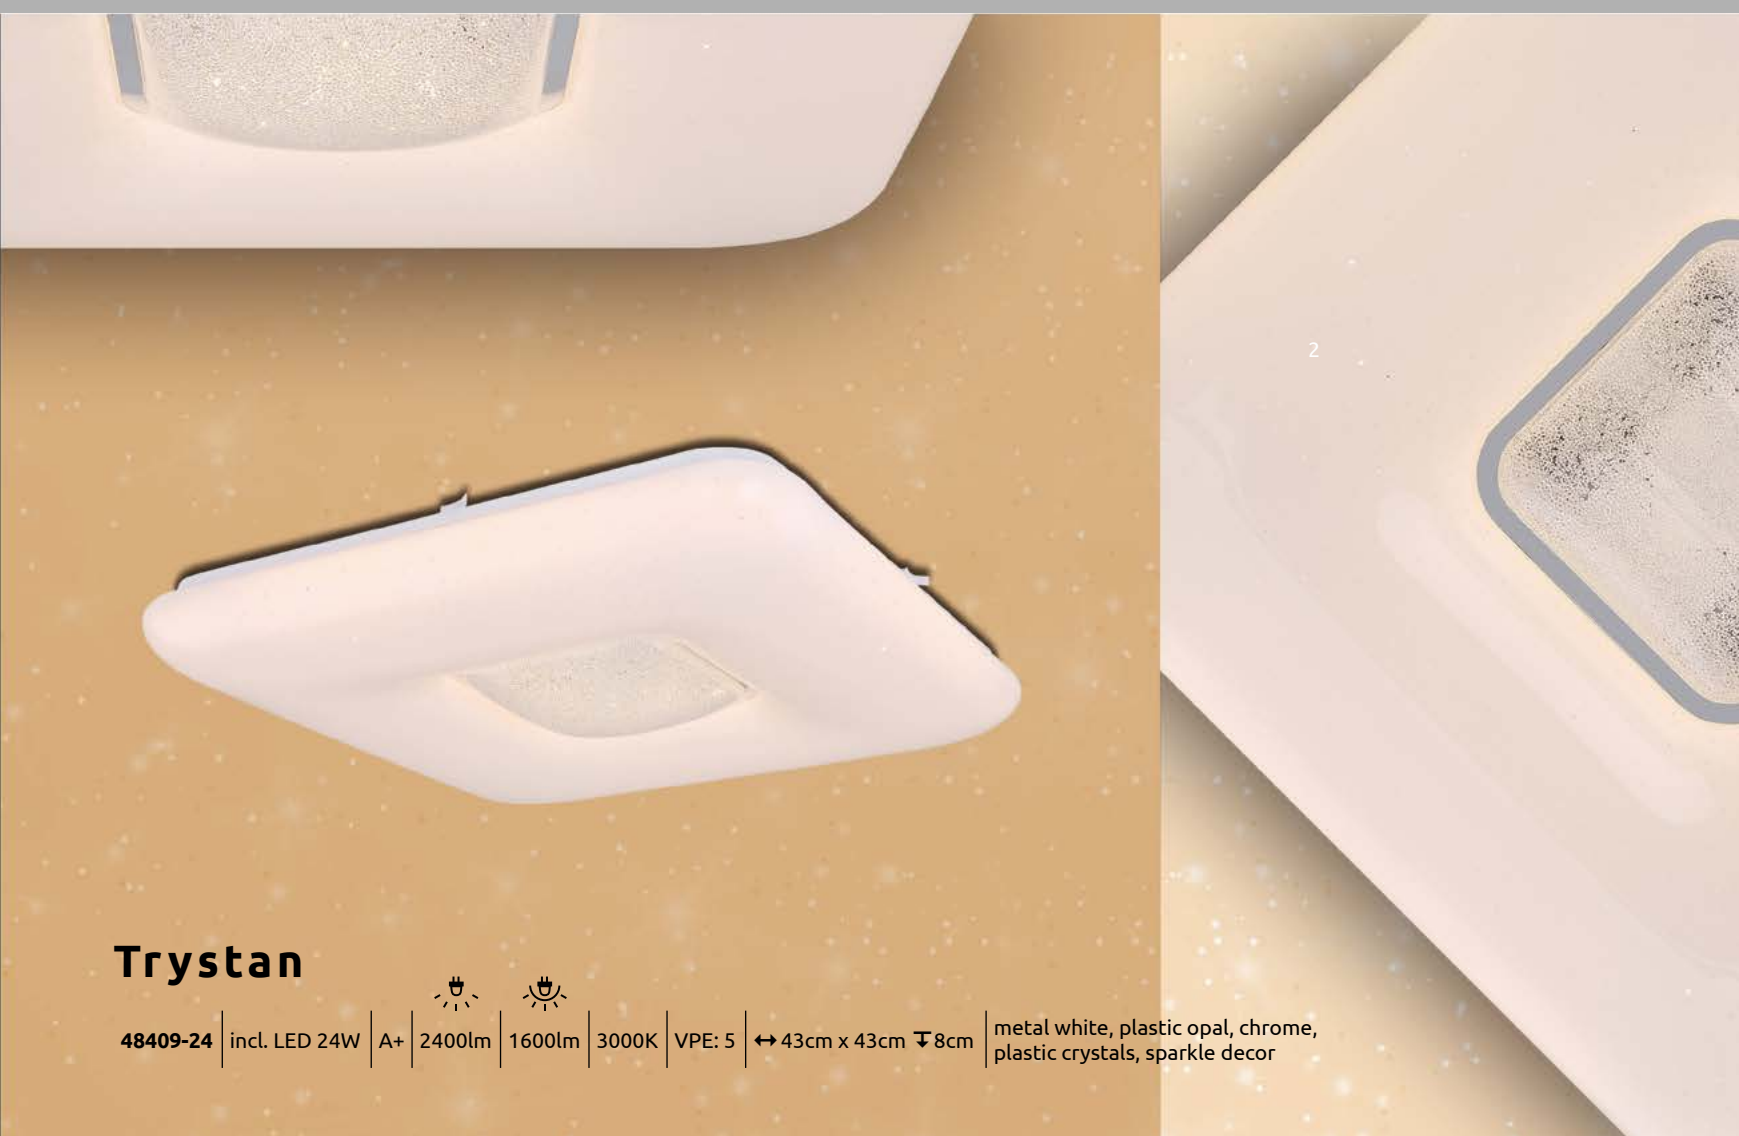

metal white chrome, acrylic opal, acrylic crystals, sparkle decor

Trystan

- incl.
- many light steps
- RGB colour fixing
- RGB colour change
- dimmable

48409-18RGB | incl. LED 15W | incl. RGB LED 3W | A | 350-1400lm | 300-1000lm | 3000K + RGB | VPE: 6 | ↔ 30cm x 30cm ↓ 6cm | metal white, plastic opal, chrome, plastic crystals, sparkle decor