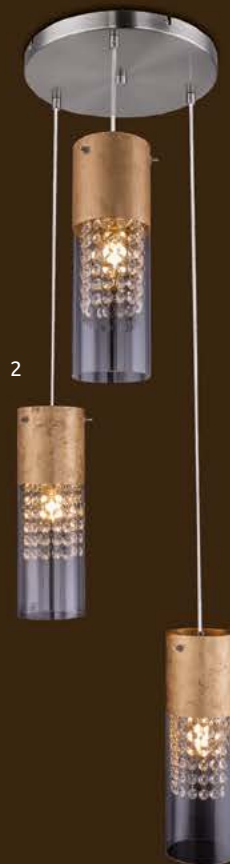

2

Wemmo

1. 1 | 15908-1G | excl. 1x E27 60W | VPE: 8 | Ø11cm | ▾120cm
   2 | 15908-3G | excl. 3x E27 60W | VPE: 2 | Ø30cm | ▾120cm
   metal nickel matt gold leaf, glass clear, plastic, K5 crystals