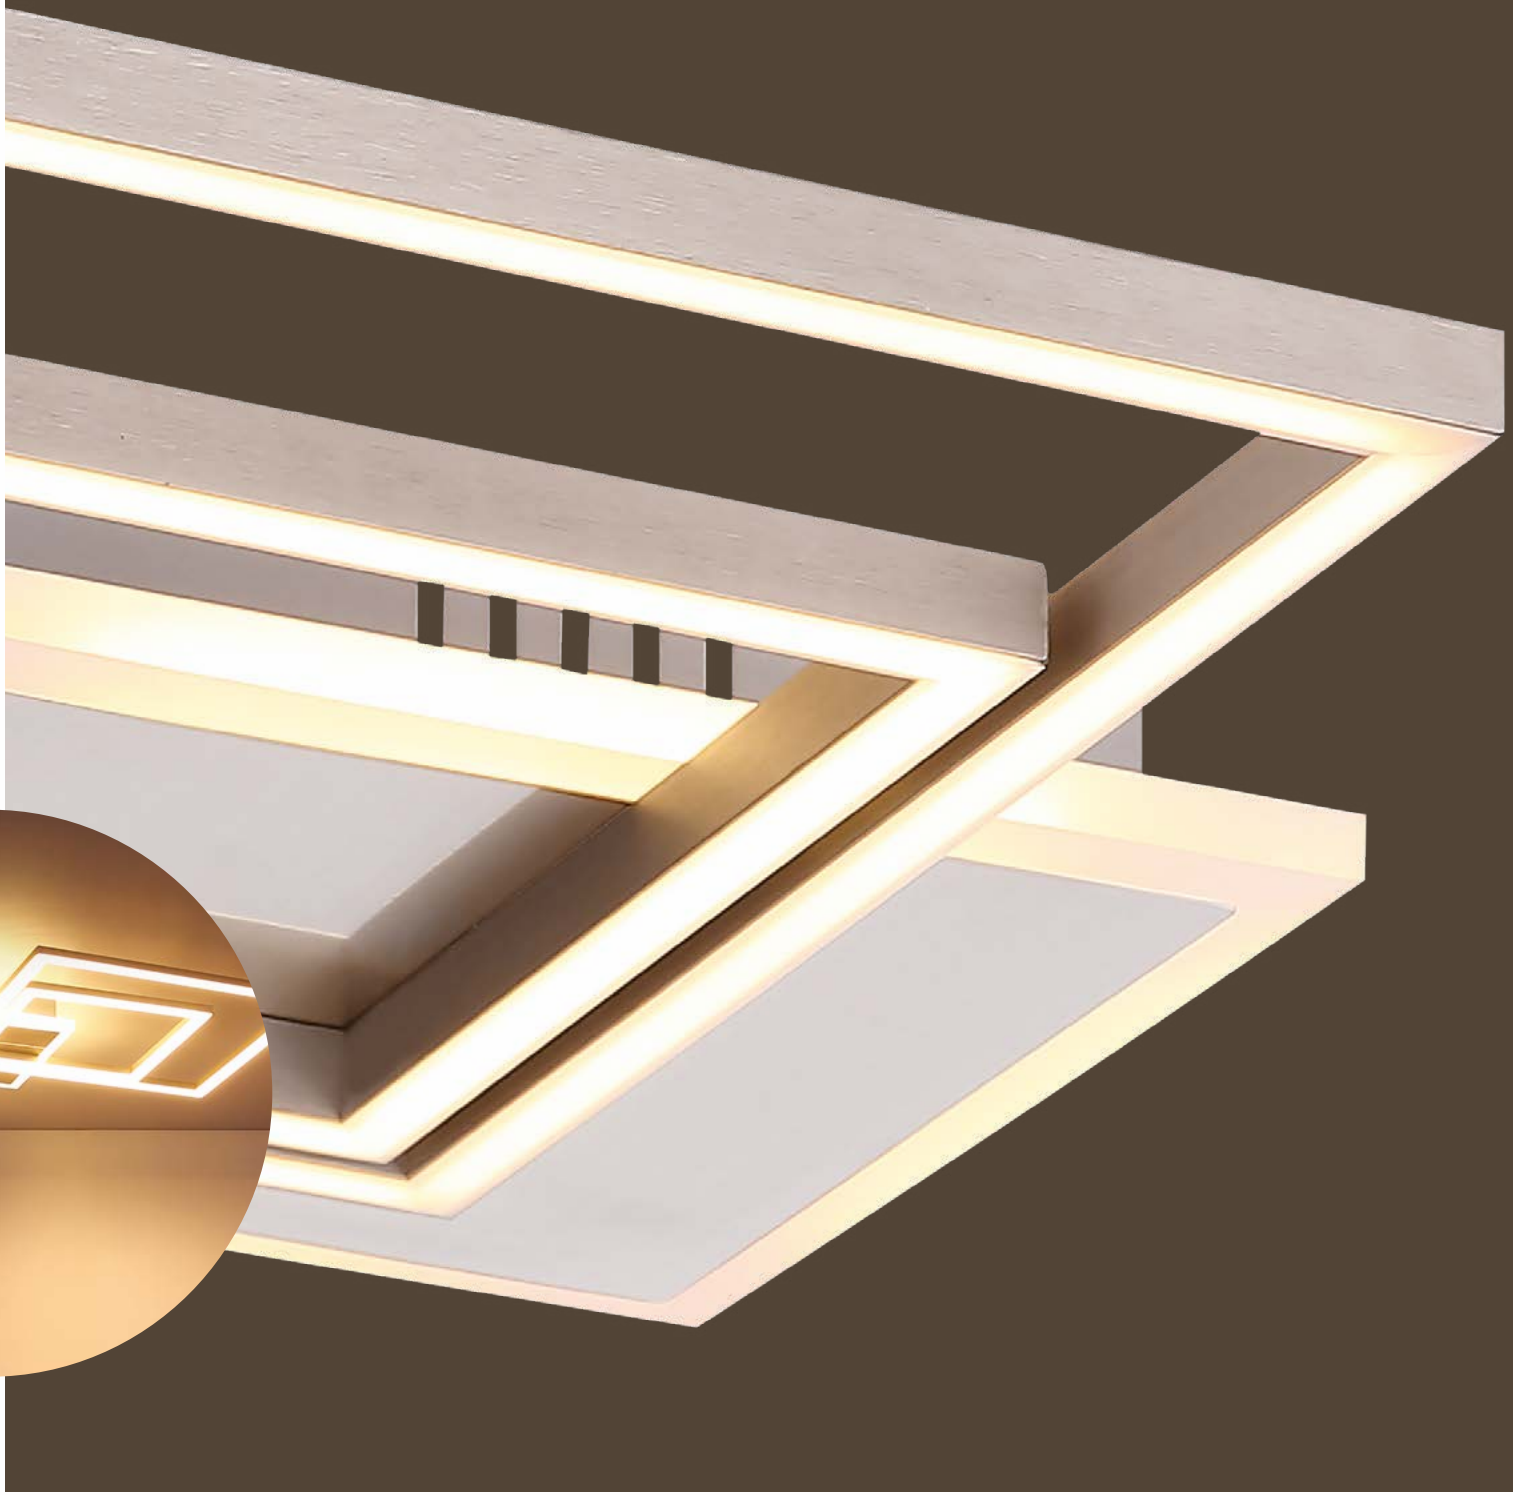

Munni

1	67220-20	incl. LED 20W	A	1570lm	1110lm	3000K	VPE: 4	↔ 37cm x 37cm	↕ 5,5cm
2	67220-30D	incl. LED 30W	A	2500lm	1820lm	3000K	VPE: 4	↔ 37cm x 37cm	↕ 5,7cm

aluminium, stainless steel, plastic opal, acrylic opal