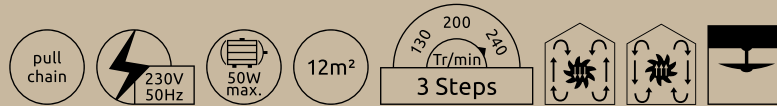

Ugo

0307WE | excl. 1x E27 60W | VPE: 1 | Ø76cm ▾28cm | blades: MDF wenge, grey | body: nickel matt, glass opal