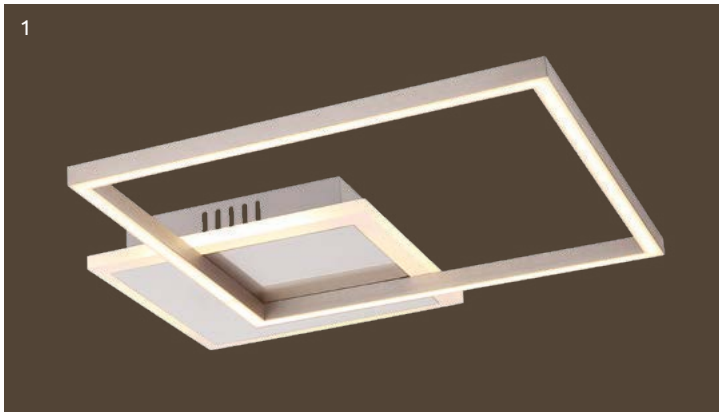

Munni

1	67220-20	incl. LED 20W	A	1570lm	1110lm	3000K	VPE: 4	↔ 37cm x 37cm	↕ 5,5cm
2	67220-30D	incl. LED 30W	A	2500lm	1820lm	3000K	VPE: 4	↔ 37cm x 37cm	↕ 5,7cm

aluminium, stainless steel, plastic opal, acrylic opal