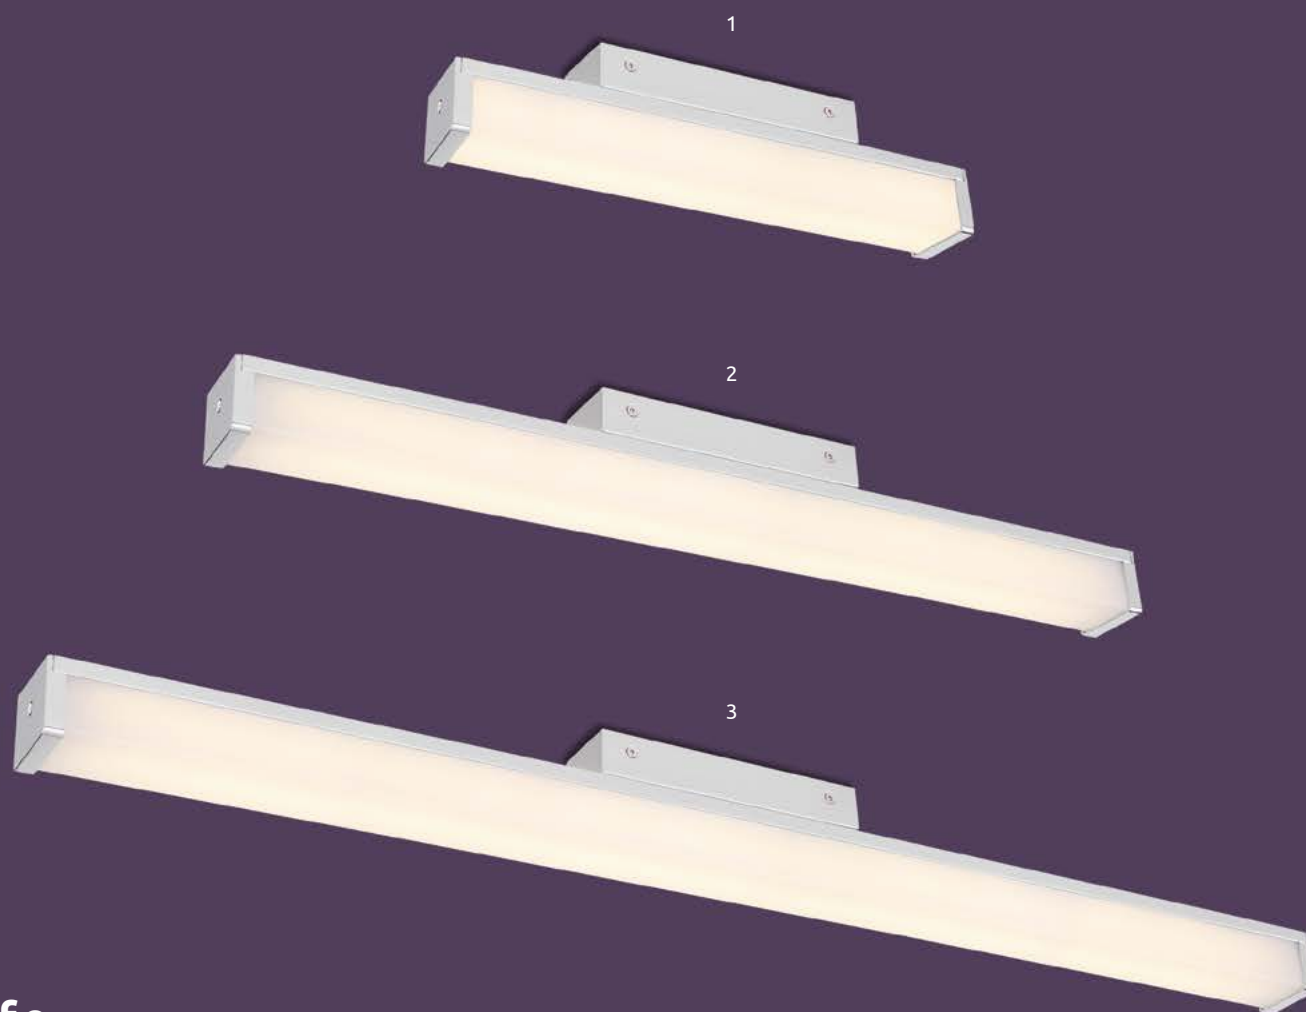

metal chrome, acrylic opal, frosted

IP44

touch
on/off

Axel

48374-24 | incl. LED 24W | A | 2200lm | 1700lm | 4000K | VPE: 5 | ↔ 37,5 x 37,5cm ▾ 7,5cm | metal white, acrylic opal white, sparkle decor

Lova

41607-36 | incl. LED 36W | A | 270-3000lm | 180-1950lm | 3000-6000K | 3000-4500-6000K | VPE: 4 | Ø49cm ▾ 6,5cm | metal white, aluminium white, acrylic