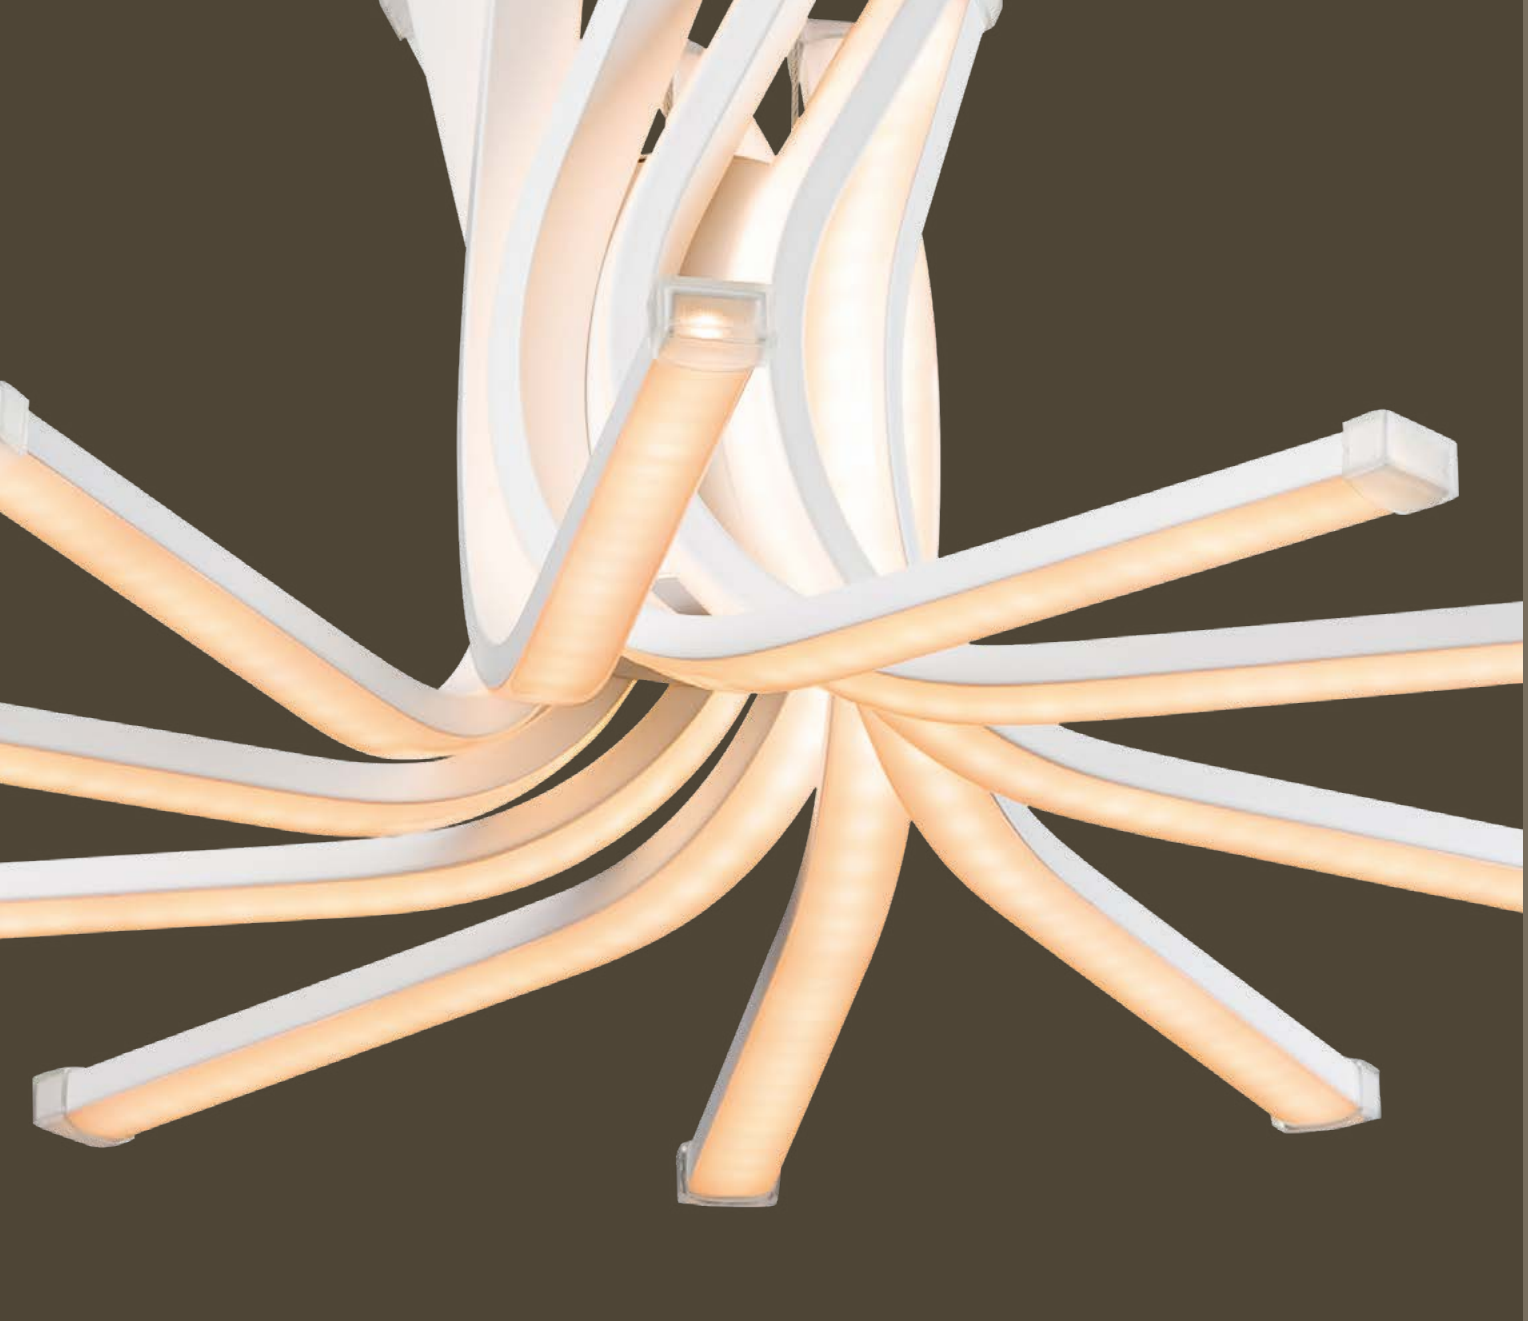

metal, aluminium. plastic, K5 crystals

Lincoln

1	67123-32	incl. LED 32W	A	2560lm	1148lm	3000K	VPE: 2	Ø49cm	↕21cm
2	67123-40H	incl. LED 40W	A	3200lm	1430lm	3000K	VPE: 2	Ø49cm	↕123cm

metal white, acrylic opal