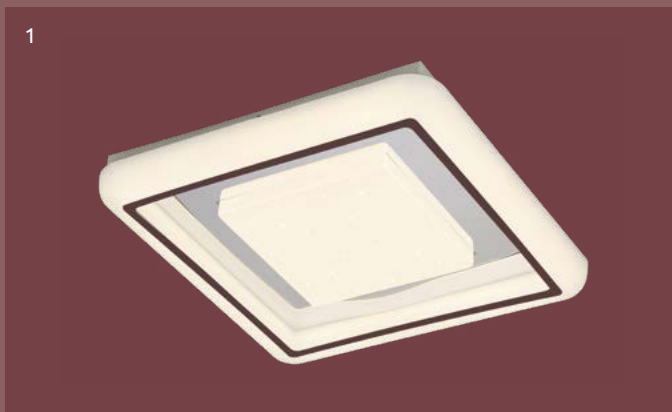

Manta

1	41294-36	incl. LED 36W	A+	3600lm	3000lm	4000K	VPE: 4	↔ 47cm x 47cm	↕ 8cm
2	41294-36R	incl. LED 36W	A+	3600lm	3000lm	4000K	VPE: 4	Ø47cm	↕ 9cm

metal white, acrylic opal, sparkle decor, chrome, metal coffee colour