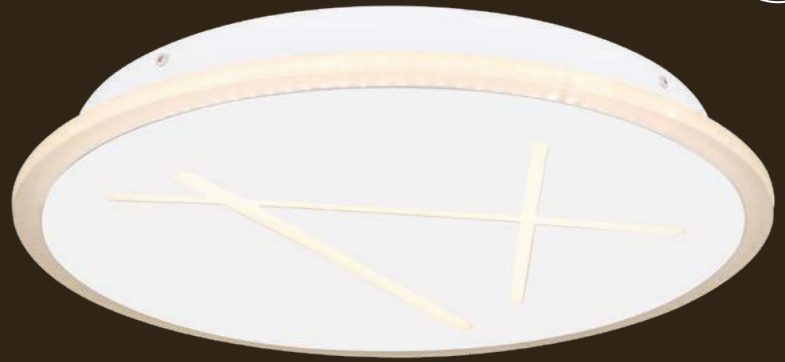

Henna

48415-40

incl. LED 37W

A+

3700lm

2600lm

4000K

VPE: 4

Ø47cm ▾ 6cm

metal white, acrylic