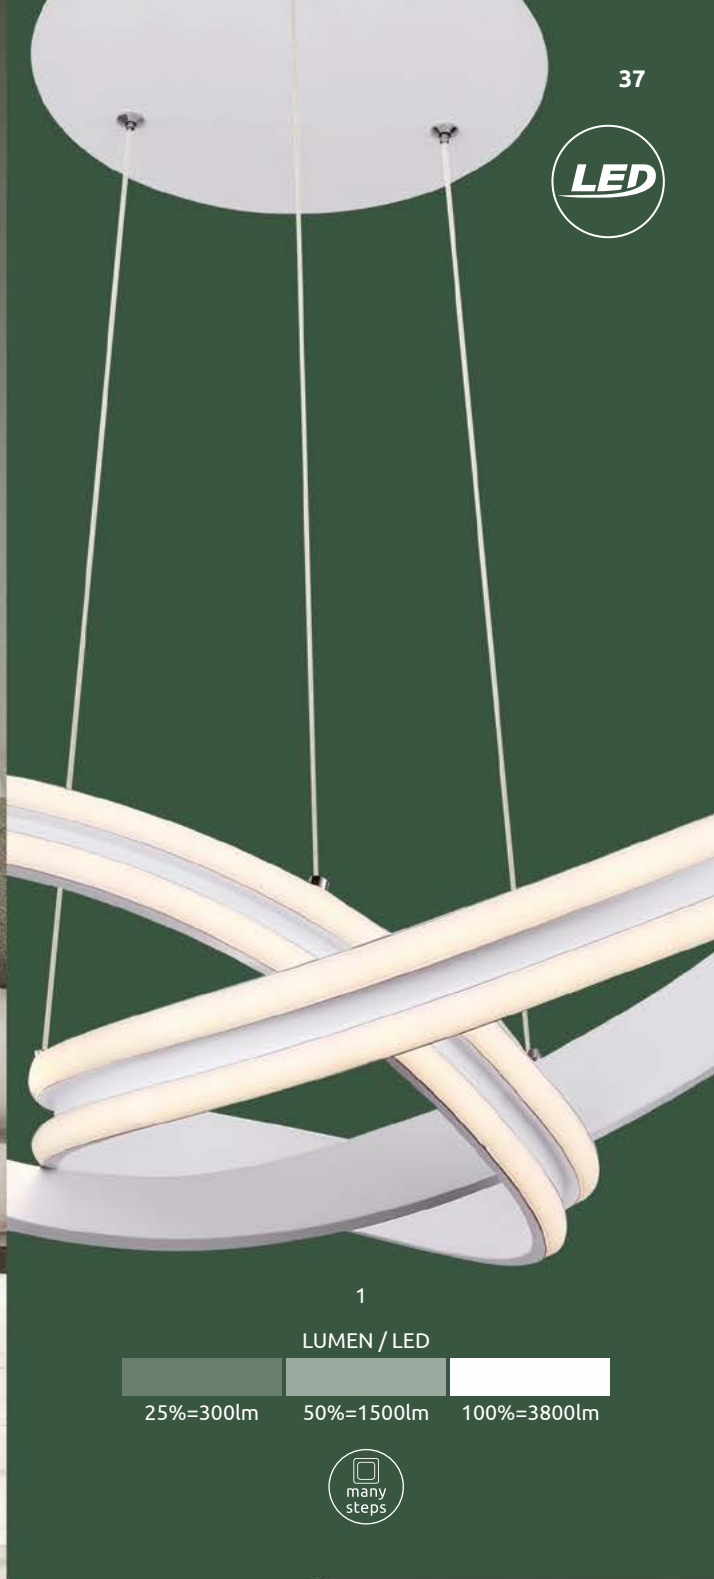

1

2

3

4

Pruna

1	67119D	incl. LED 60W	A	500-6000lm	300-3400lm	3000-6000K 3000 4500 6000K	VPE: 1	Ø50cm ▾37cm	metal white, plastic opal
2	67119DS	incl. LED 60W	A	450-6000lm	250-3200lm	3000-6000K 3000 4500 6000K	VPE: 1	Ø50cm ▾37cm	metal black, plastic opal
3	67119H	incl. LED 60W	A	500-6000lm	300-3400lm	3000-6000K 3000 4500 6000K	VPE: 1	Ø50cm ▾150cm	metal white, plastic opal
4	67119HS	incl. LED 60W	A	450-6000lm	250-3200lm	3000-6000K 3000 4500 6000K	VPE: 1	Ø50cm ▾150cm	metal black, plastic opal

1

LUMEN / LED

2

Zumma

1	67842-60	incl. LED 60W	A	6000lm	3800lm	4000K	VPE: 4	Ø55cm	↕120cm
2	67842-36	incl. LED 36W	A+	3600lm	2700lm	4000K	VPE: 4	↔80,5cm x 18cm	↕12,5cm

metal white, acrylic opal white

Panda

1	67201S-30	incl. LED 30W	A	2450lm	1370lm	3000K	VPE: 2	Ø60cm ↓12,7cm	metal black matt, aluminium black matt, plastic opal
2	67201W-30	incl. LED 30W	A	2450lm	1370lm	3000K	VPE: 2	Ø60cm ↓12,7cm	metal white matt, aluminium white matt, plastic opal
3	67201S-60	incl. LED 60W	A	580-5760lm	400-3330lm	3000-6000K	VPE: 2	Ø80cm ↓13,5cm	metal black matt, aluminium black matt, plastic opal
4	67201W-60	incl. LED 60W	A	580-5760lm	400-3330lm	3000-6000K	VPE: 2	Ø80cm ↓13,5cm	metal white matt, aluminium white matt, plastic opal
5	67201SH-30	incl. LED 30W	A	2450lm	1370lm	3000K	VPE: 2	Ø60cm ↓120cm	metal black matt, aluminium black matt, plastic opal
6	67201WH-30	incl. LED 30W	A	2450lm	1370lm	3000K	VPE: 2	Ø60cm ↓120cm	metal white matt, aluminium white matt, plastic opal