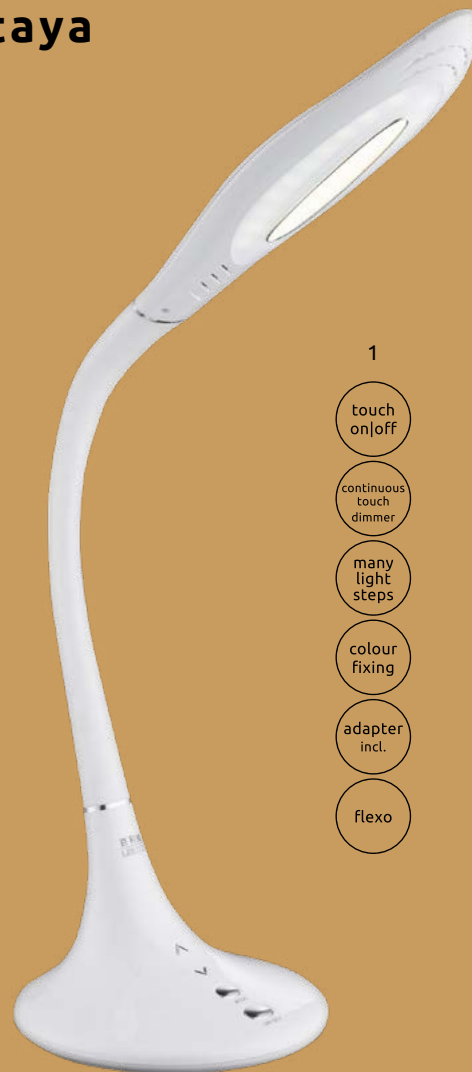

Pattaya

1

- touch on/off
- continuous touch dimmer
- many light steps
- colour fixing
- adapter incl.
- flexo