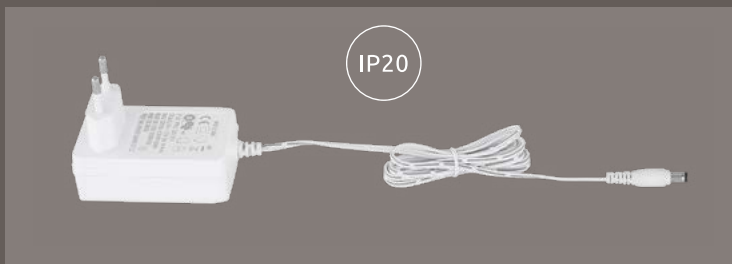

160-1650lm

100-1100lm

3000-6500K

VPE: 20

↔ max. 670cm x 1cm ↑↓ 0,3cm

plastic

APP control
Easy Smartphone and Voice Control

compatible with Alexa