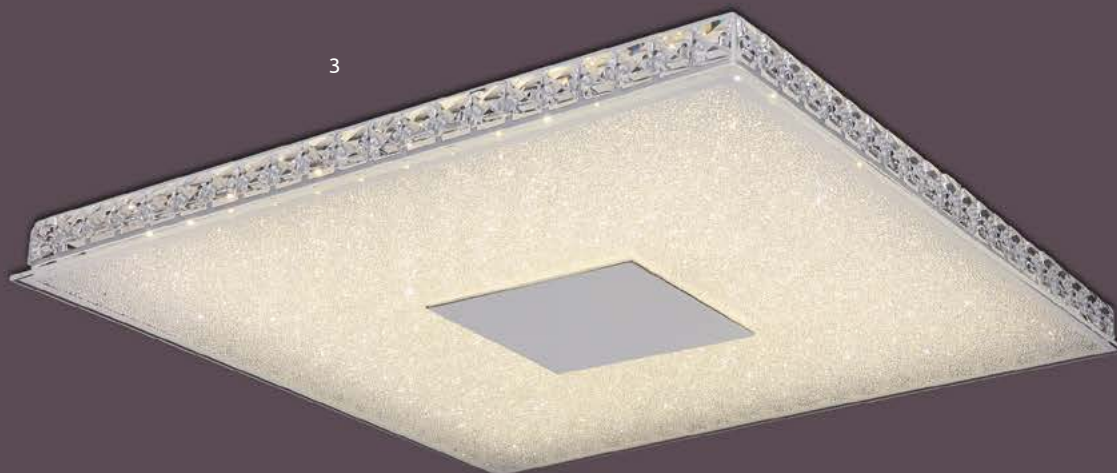

Denni

1	49336-16	incl. LED 16W	A+	1600lm	1080lm	4000K	VPE: 4	↔ 30cm x 30cm	↴ 4cm
2	49336-24	incl. LED 24W	A+	2400lm	1600lm	4000K	VPE: 3	↔ 40cm x 40cm	↴ 4cm
3	49336-36	incl. LED 36W	A+	3600lm	2380lm	4000K	VPE: 1	↔ 50cm x 50cm	↴ 4cm

metal silver, K5 crystals, plastic crystals, glass clear, chrome