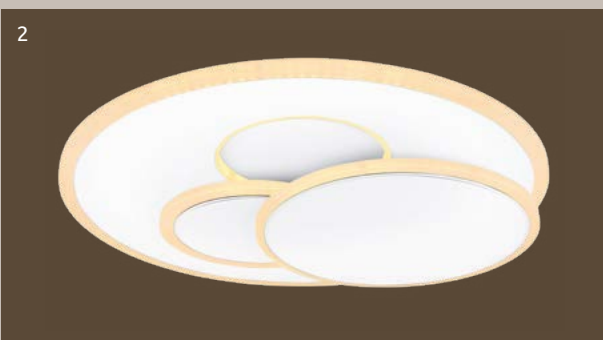

Tarabina

1	48279-80	incl. LED 80W	A	650-6600lm	400-4400lm	3000-6000K	VPE: 1	Ø80cm	↕ 8cm
2	48279-48	incl. LED 48W	A	400-4100lm	250-2600lm	3000-6000K	VPE: 1	Ø50cm	↕ 7cm

metal white, acrylic opal